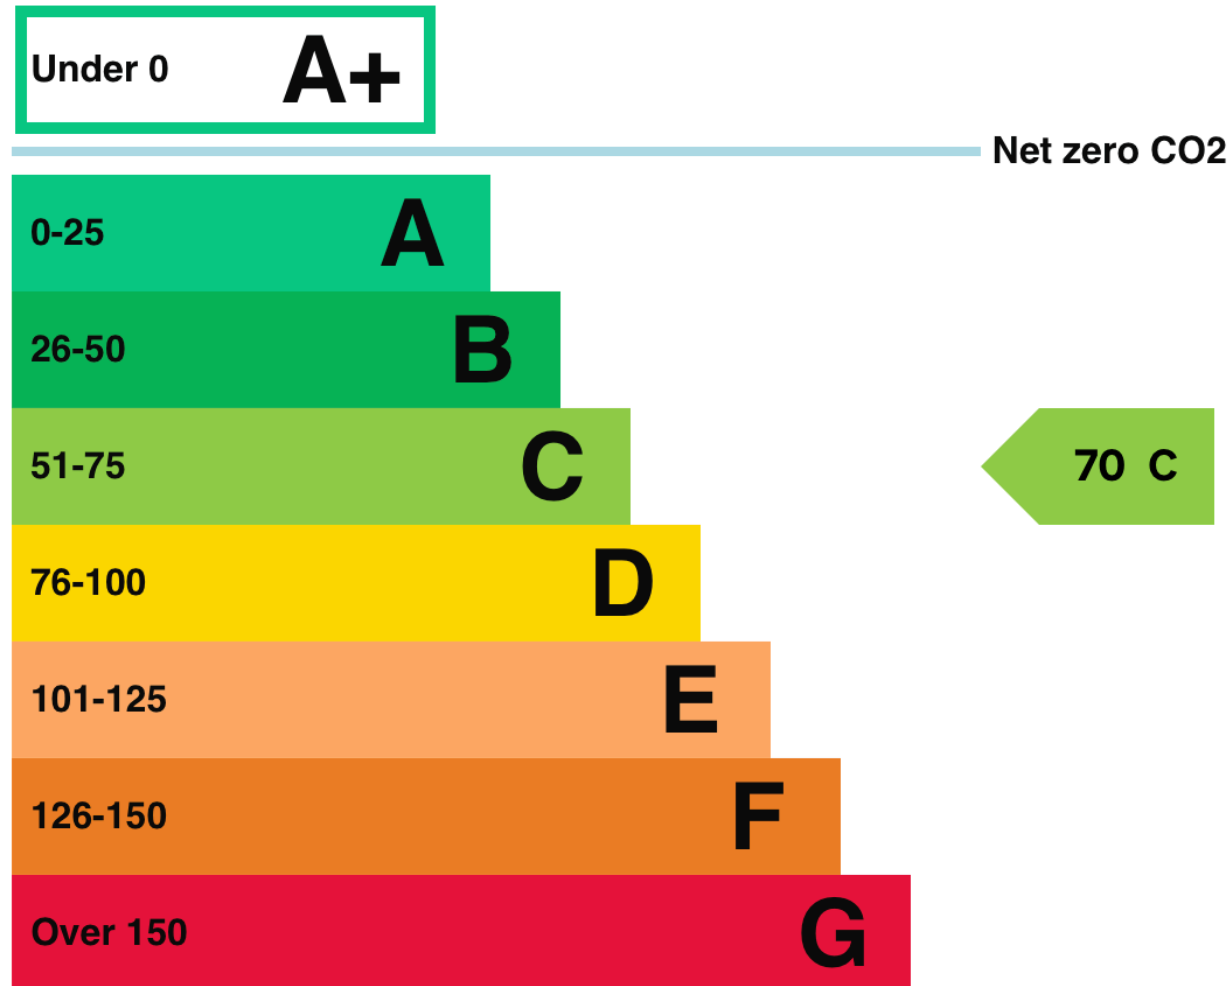

Energy rating and score

This property's energy rating is C.

Properties get a rating from A+ (best) to G (worst) and a score.

The better the rating and score, the lower your property's carbon emissions are likely to be.