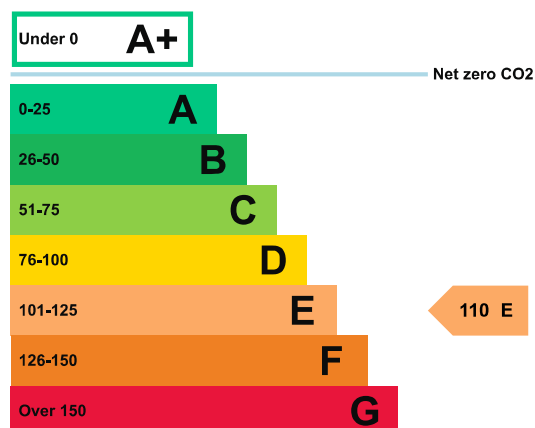

Energy performance certificate (EPC)

Unit 1 Zeus House 16-30, Provost Street LONDON N1 7NG	Energy rating E	Valid until: 8 February 2028
		Certificate number: 0020-6928-0368-9890-3040

Property type	B1 Offices and Workshop businesses
Total floor area	158 square metres

Rules on letting this property

Properties can be let if they have an energy rating from A+ to E.

Energy rating and score

This property's energy rating is E.

Properties get a rating from A+ (best) to G (worst) and a score.

The better the rating and score, the lower your property's carbon emissions are likely to be.

How this property compares to others

Properties similar to this one could have ratings:

If newly built	32 B
If typical of the existing stock	93 D