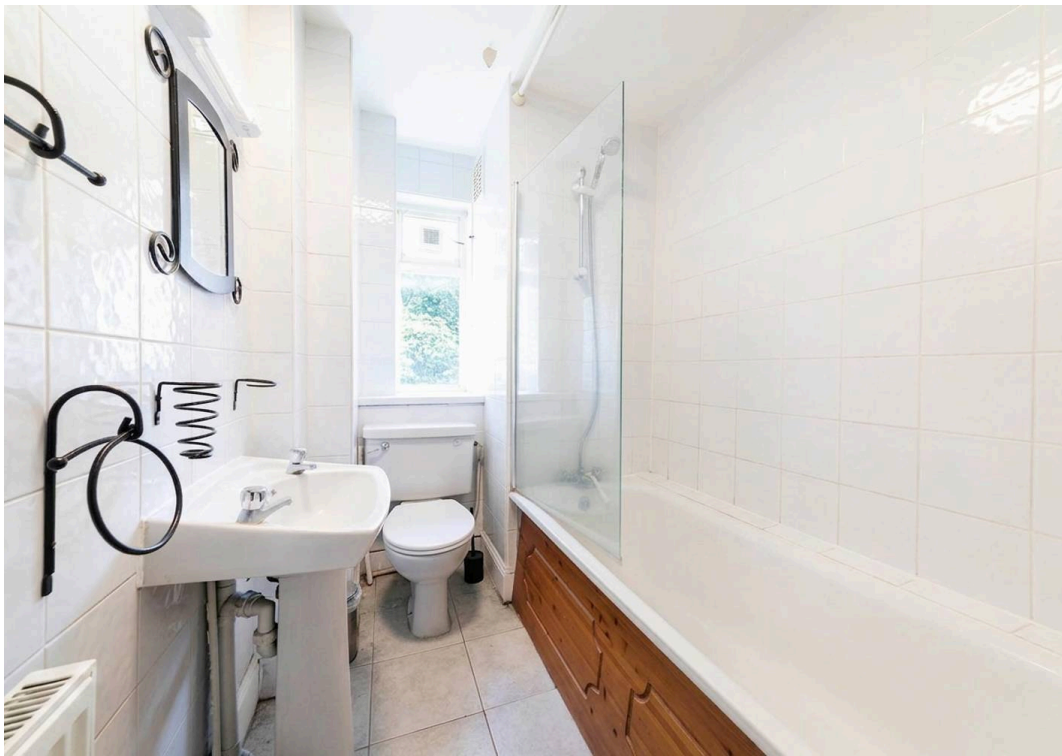

## Philbeach Gardens, Earls Court, SW5

Suitable for Sharers / No Lounge. Available from June, we are proud to offer this stunning three bedroom flat (reception room converted to third bedroom). The property is set on the second floor of a beautiful white regency style house and offers great space and modern contemporary finishing's throughout. Additionally, the apartment benefits from three good size double bedrooms, a fully tiled bathroom and a modern large kitchen. Please contact our office for more information