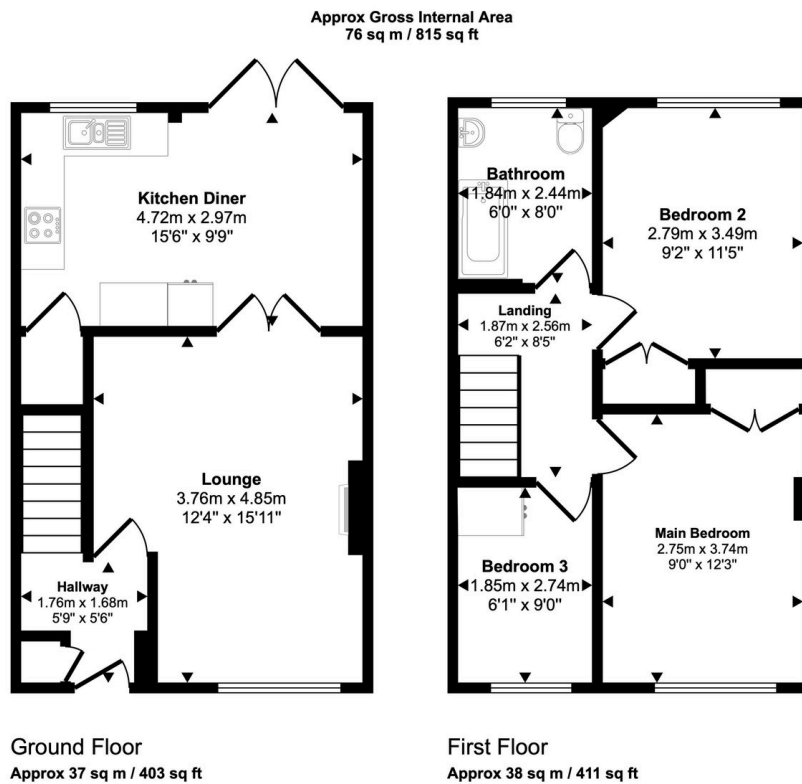

Key Features

- OFFERED TO THE MARKET CHAIN FREE
- SEMI DETACHED
- KITCHEN DINER
- LOUNGE
- MOVE IN READY
- THREE BEDROOMS
- FAMILY BATHROOM
- FRONT ANDF REAR GARDENS
- GARAGE ON BLOC
- EPC C

This floorplan is only for illustrative purposes and is not to scale. Measurements of rooms, doors, windows, and any items are approximate and no responsibility is taken for any error, omission or mis-statement. Icons of items such as bathroom suites are representations only and may not look like the real items. Made with Made Snappy 360.