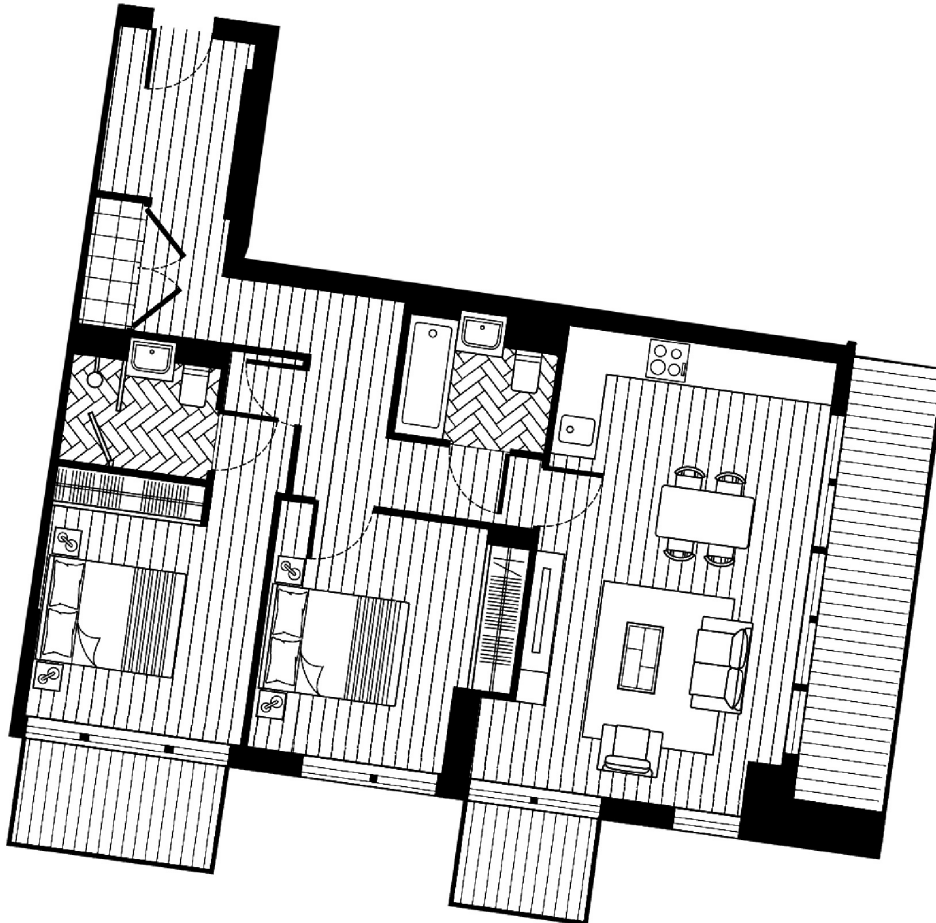

## HEWETT STREET, EC2A

£4,500 pcm

Luxury Two Bedroom, Two Bathroom apartment at The Stage, Shoreditch - Available 27th January this apartment comes with world class Amenities including - Golf simulator / TWO Cinemas Rooms / Mini Bowling, Pool tables, arcade games and more

## ABOUT THE HOME

Introducing

**2 bed apartment**

**Approximate gross internal area: 849 sq ft / 79sqm**

Whilst every attempt has been made to ensure the accuracy of the floorplan contained here, measurements of doors, windows, rooms and any other items are approximate. No responsibility is taken for any error, omission, or mis-statement. This plan is for illustrative purposes only and should be used as such by any prospective purchaser. The services, systems and appliances shown have not been tested and no guarantee as to their operability or efficiency can be given.  
© Copyright LiFE Residential 2021.