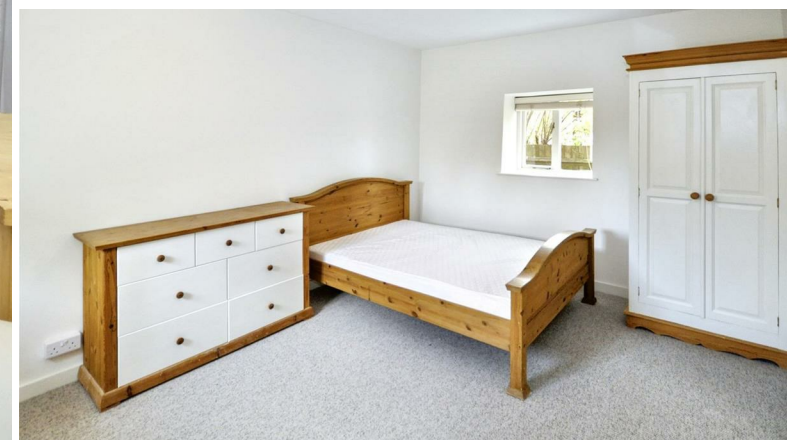

ehB
RESIDENTIAL

Your Property - Our Business

18, Vicarage Lane, Leamington Spa

£850 PCM

Ehb are delighted to offer this charming one bedroom barn situated in the attractive village of Harbury being conveniently located for easy access to The Fosse, Leamington Spa and M40 motorway networks.