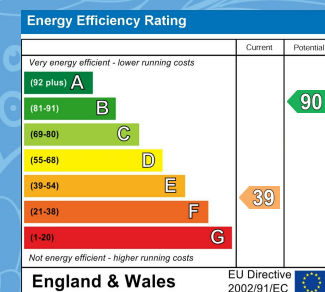

Your Property - Our Business

- Residential Estate Agents
- Lettings and Property Managers
- Land and New Homes Agents

Leamington Spa Office
Somerset House
Clarendon Place
Royal Leamington Spa
CV32 5QN

01926 881144 ehbresidential.com

Also at: Warwick, 17-19 Jury St, Warwick CV34 4EL