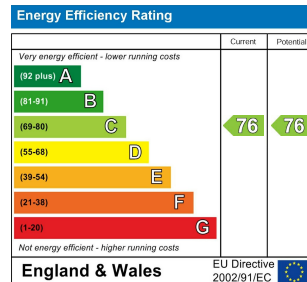

1 Bed
Apartment
located in Elisabeth
Gardens

£950 PCM

EPC Rating: C
Council Tax Band: A

DIRECTIONS

CONTACT

22 Lloyd Street
Manchester
M2 5WA

E: info@nppresidential.co.uk
T: 0161 639 0059
<https://nppresidential.co.uk/>