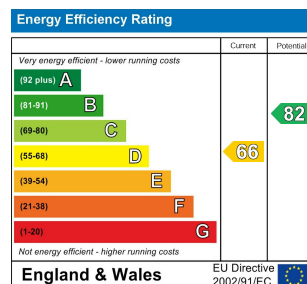

7 Bed
House - Semi-
Detached
located in

£3,380

TAYLOR
MICHAEL
STUDENTS

DIRECTIONS

CONTACT

62 Church Road
Hove
East Sussex
BN3 2FP

E: lettings@taylormichael.agency
T:
<https://taylormichael.agency/>

TAYLOR
MICHAEL
STUDENTS