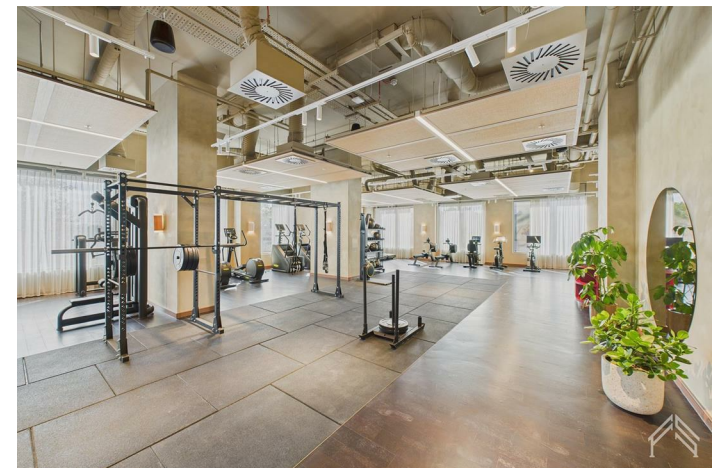

324434432 Selborne Road, London, E17 7GD
£2,400 Per month

324434432 Selborne Road, London, E17 7GD

£2,400 Per month

Limited Time Offer | Brand New Apartment | Panoramic City Views | Private Garden.

As a resident, you'll enjoy all inclusive access to premium amenities such as a 24-hour gym, yoga studio, games room, private work from home suites, and communal co-working areas. For added peace of mind, a 24/7 on-site concierge team is always available to assist with your day to day needs.

Inside, you'll discover a sleek open-plan kitchen equipped with integrated appliances, including a dishwasher and washer/dryer, along with a dedicated workspace – perfect for working from home. High-speed WiFi is included, keeping you effortlessly connected at all times.

Description

Situation

Furnished/unfurnished

Council Tax Band: B

Available:

Floor Plans

The Eades - Selborne Road	Details Property Type Apartment Bedrooms x1 Bathrooms x1		Building amenities Gym Yoga Studio Free Wi-Fi Private Desk Space Residents Lounge Concierge		Approx. total area 55 m ² 595 ft ²	
	Measurements are approximate and not to scale in this floor plan. Provided for illustrative purposes.					