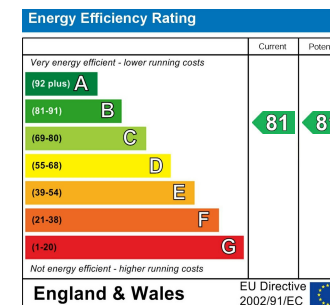

Area Map

Energy Performance Graph

These particulars, whilst believed to be accurate are set out as a general outline only for guidance and do not constitute any part of an offer or contract. Intending purchasers should not rely on them as statements of representation of fact, but must satisfy themselves by inspection or otherwise as to their accuracy. No person in this firm's employment has the authority to make or give any representation or warranty in respect of the property.