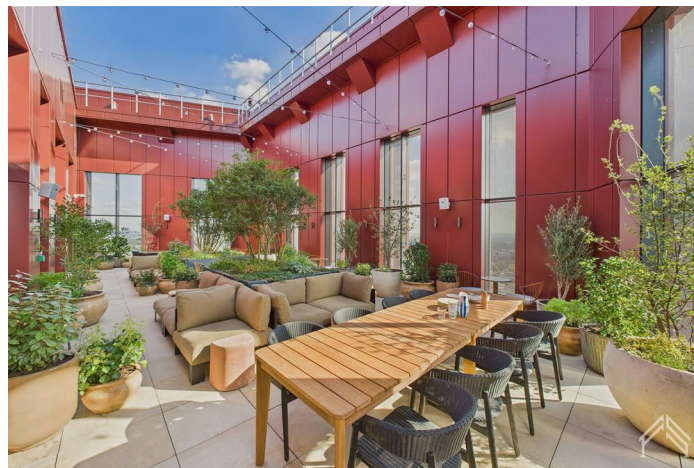

324434432 Selborne Road, London, E17 7GD
£2,400 Per month

324434432 Selborne Road, London, E17 7GD

£2,400 Per month

Limited Time Offer | Brand New Apartment | Panoramic City Views | Private Garden.

As a resident, you'll enjoy all inclusive access to premium amenities such as a 24-hour gym, yoga studio, games room, private work from home suites, and communal co-working areas. For added peace of mind, a 24/7 on-site concierge team is always available to assist with your day to day needs.

Step into luxury with this brand new, larger than average 1 bedroom apartment - expertly designed to combine style, space and convenience. Perfect for professionals and couples alike, this contemporary home offers high-spec interiors, thoughtful layouts and stunning panoramic views across London.

Inside, you'll discover a sleek open-plan kitchen equipped with integrated appliances, including a dishwasher and washer/dryer, along with a dedicated workspace – perfect for working from home. High-speed WiFi is included, keeping you effortlessly connected at all times.

Description

Situation

Furnished/unfurnished

Council Tax Band: B

Available:

Floor Plans

The Eades - Selborne Road	Details Property Type Apartment Bedrooms x1 Bathrooms x1		Building amenities Gym Yoga Studio Free Wi-Fi Private Desk Space Residents Lounge Concierge		Approx. total area 55 m ² 595 ft ²	
	Measurements are approximate and not to scale in this floor plan. Provided for illustrative purposes.					