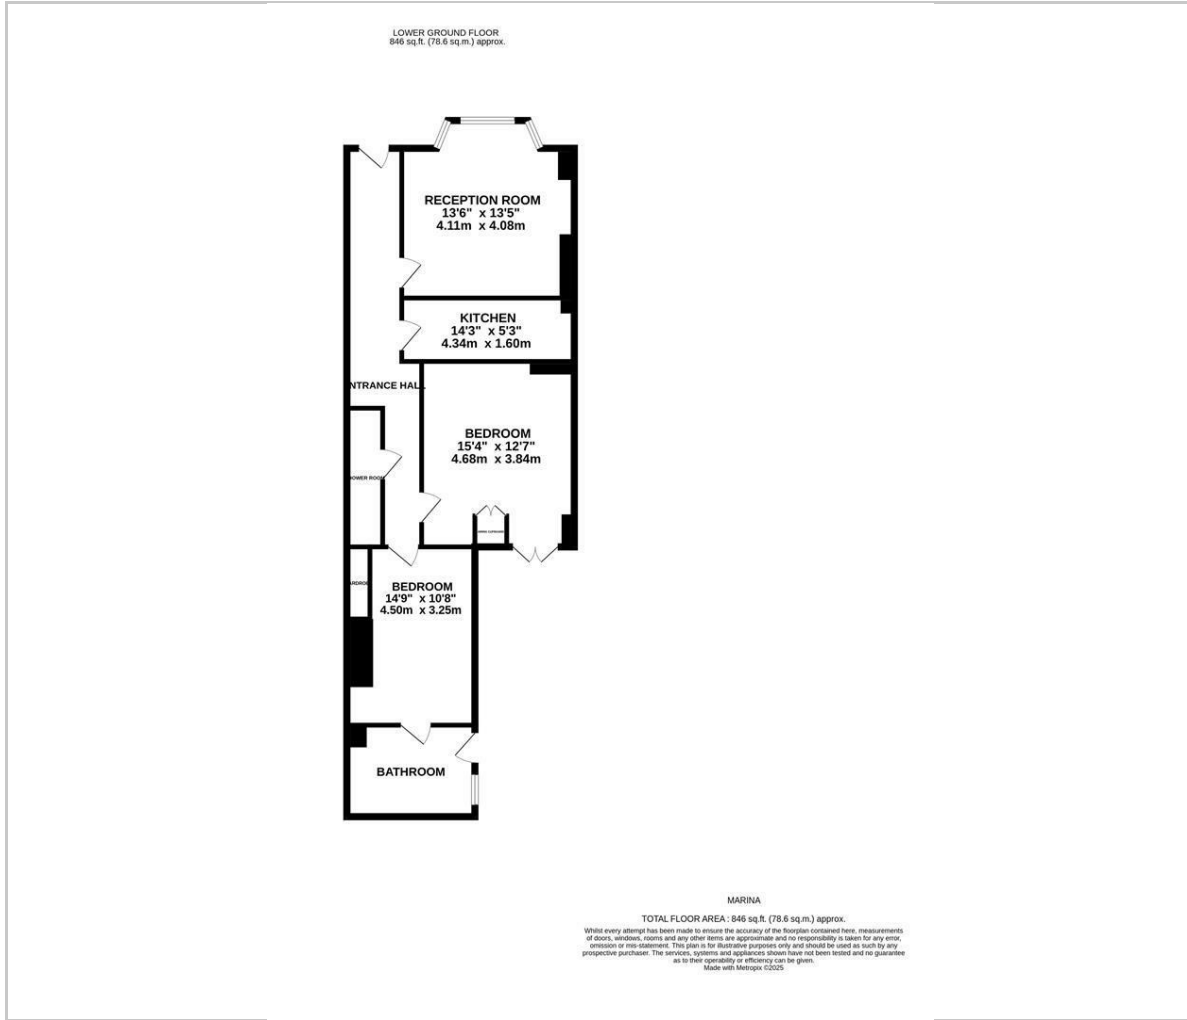

Floor Plan

Viewing

Please contact our John Bray Hastings Sales Office on 01424 421544 if you wish to arrange a viewing appointment for this property or require further information.

These particulars, whilst believed to be accurate are set out as a general outline only for guidance and do not constitute any part of an offer or contract. Intending purchasers should not rely on them as statements of representation of fact, but must satisfy themselves by inspection or otherwise as to their accuracy. No person in this firm's employment has the authority to make or give any representation or warranty in respect of the property.

72 High Street, Hasting, East Sussex, TN34 3EL
Tel: 01424 421544 Email: enquiries@johnbrayandsons.com www.johnbrayandsons.com

Area Map

Energy Efficiency Graph