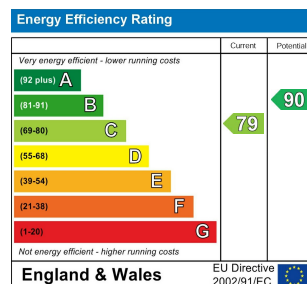

5 Bed
House - Mid
Terrace
located in

£2,795 Per month

DIRECTIONS

CONTACT

62 Church Road
Hove
East Sussex
BN3 2FP

E: lettings@taylormichael.agency
T:
<https://taylormichael.agency/>

TAYLOR
MICHAEL
STUDENTS