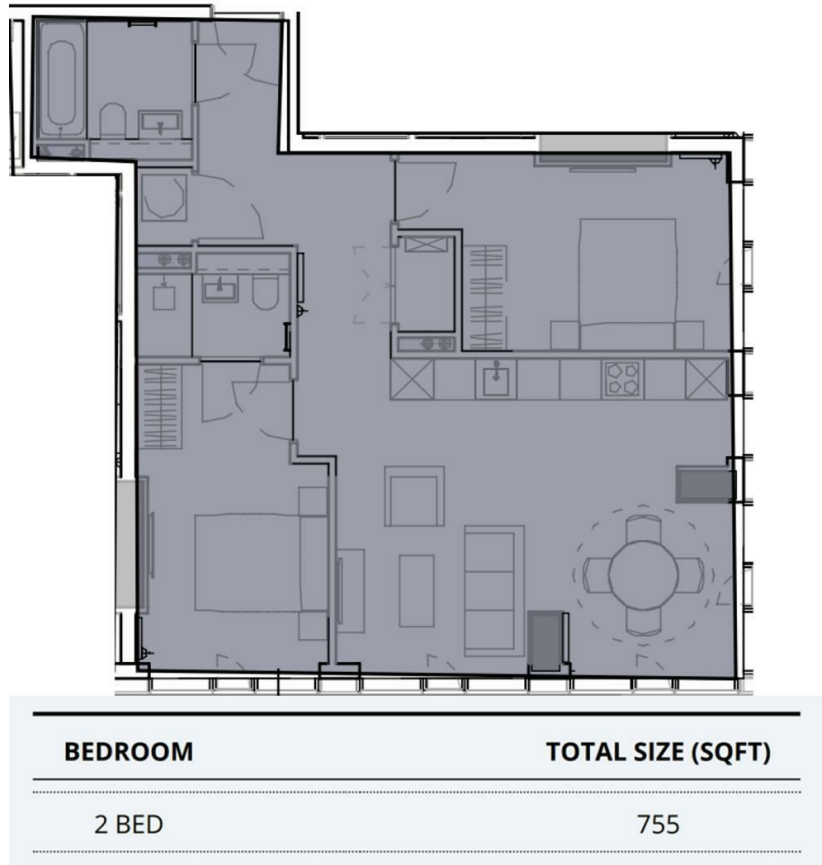

Let **UK** Home

1/F, St James Tower 7 Charlotte Street
Manchester
M1 4DZ

01615219812

padmin@letukhome.co.uk

Council Tax Band: E

Local Authority:

Agents Note: Whilst every care has been taken to prepare these particulars, they are for guidance purposes only. All measurements are approximate and are for general guidance purposes only and whilst every care has been taken to ensure their accuracy, they should not be relied upon and potential buyers/tenants are advised to recheck the measurements.

<https://www.letukhome.co.uk/>