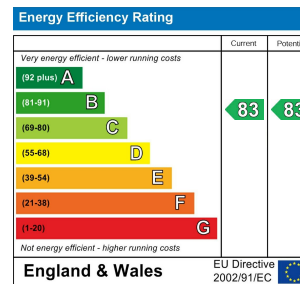

Let **UK** Home

1/F, St James Tower 7 Charlotte Street
 Manchester
 M1 4DZ

01615219812

padmin@letukhome.co.uk

Council Tax Band: E

Local Authority:

Agents Note: Whilst every care has been taken to prepare these particulars, they are for guidance purposes only. All measurements are approximate and are for general guidance purposes only and whilst every care has been taken to ensure their accuracy, they should not be relied upon and potential buyers/tenants are advised to recheck the measurements.