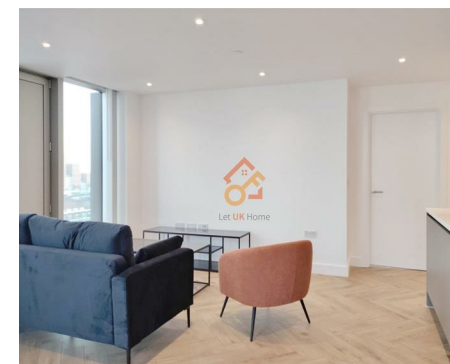

Let **UK** Home

2 Bedrooms

Flat

**Located
in Manchester**

£2,100 Per Month