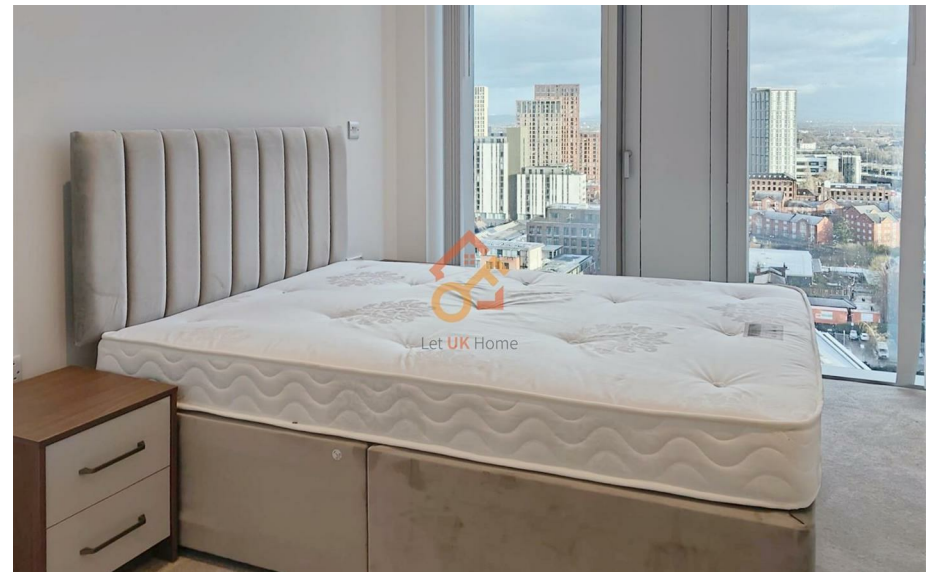

- 16th Floor
- 24h Security
- The Gym
- Residents Lounge
- Community Park

- Concierge Service
- Co-working space
- Swimming Pool
- Rooftop Terrace
- EPC Rating: B