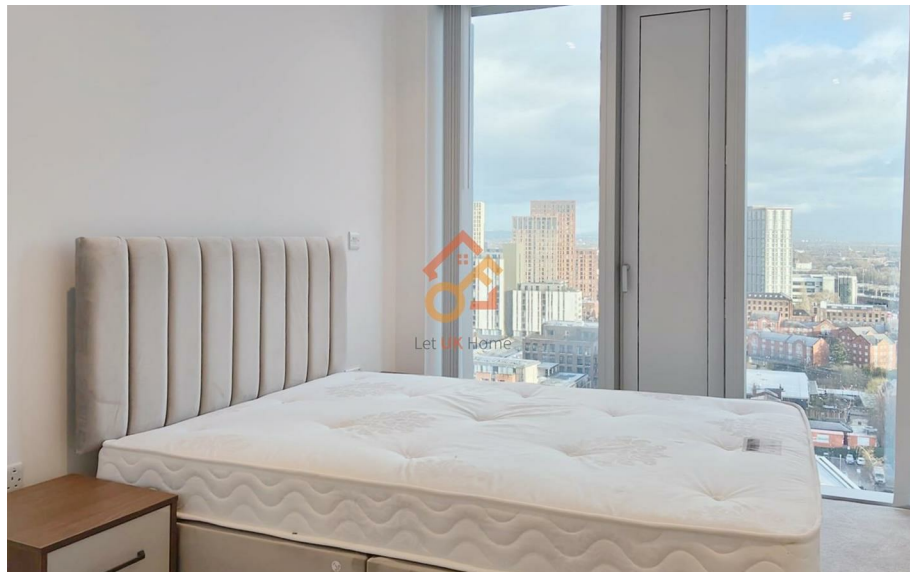

- 16th Floor
- 24h Security
- The Gym
- Residents Lounge
- Community Park

- Concierge Service
- Co-working space
- Swimming Pool
- Rooftop Terrace
- EPC Rating: B