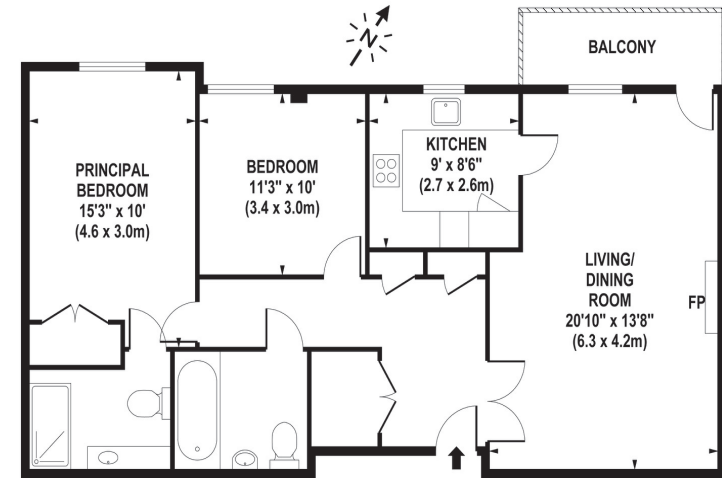

SECOND FLOOR

APPROX. GROSS INTERNAL FLOOR AREA 860 SQ FT / 80 SQ M

© www.skyshotglobal.com

- Exclusively For Those Aged 55+
- Second Floor Apartment
- Balcony With Garden Views
- Owners Lounge, Café And Communal
- 24/7 Monitored Call System
- On-Site Daily Management

Price: £450,000
Service Charge: £6,873 PA
Ground Rent: £500 PA
Other Charges: N/A
Lease Length: 114 years left
Tenure: Leasehold

EPC Rating: B

For more information
please contact:

Rice & Roman
T: 01344 981246
E: info@riceandroman.co.uk
Lynwood Village, SL50FJ
www.riceandroman.co.uk

**RICE +
ROMAN**

Agents Notices - These property details are set out as a general outline only and do not constitute any part of an Offer or Contract. Any services, equipment, fittings or central heating systems have not been tested and no warranty is given or implied that these are in working order. Buyers are advised to obtain verification from their solicitor or surveyor. Fixtures, fittings and other items are not included unless specifically described. All measurements, distances and areas are approximate and for guidance only. Room measurements are taken to be the nearest 10cm and prospective buyers are advised to check these for any particular purpose, e.g. fitted carpets and furniture. This material is protected by the laws of copyright. The owner of the copyright is Countrywide Estate Agents. This property sheet forms part of our database rights and copyright laws. No unauthorised copying or distribution without permission.