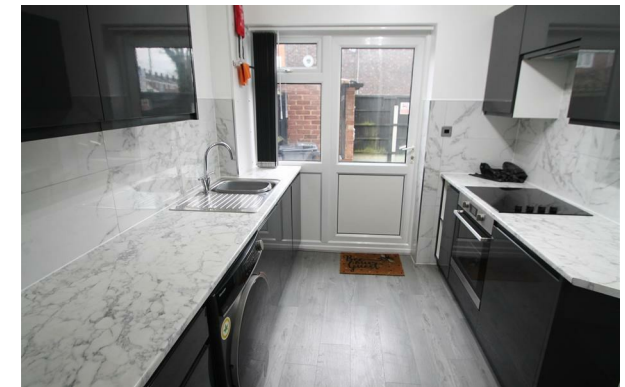

**SmithLachter**  
property specialists

**162 The Gore, Ghyllgrove, Basildon, Essex, SS14 2DA**

£1,695 PCM