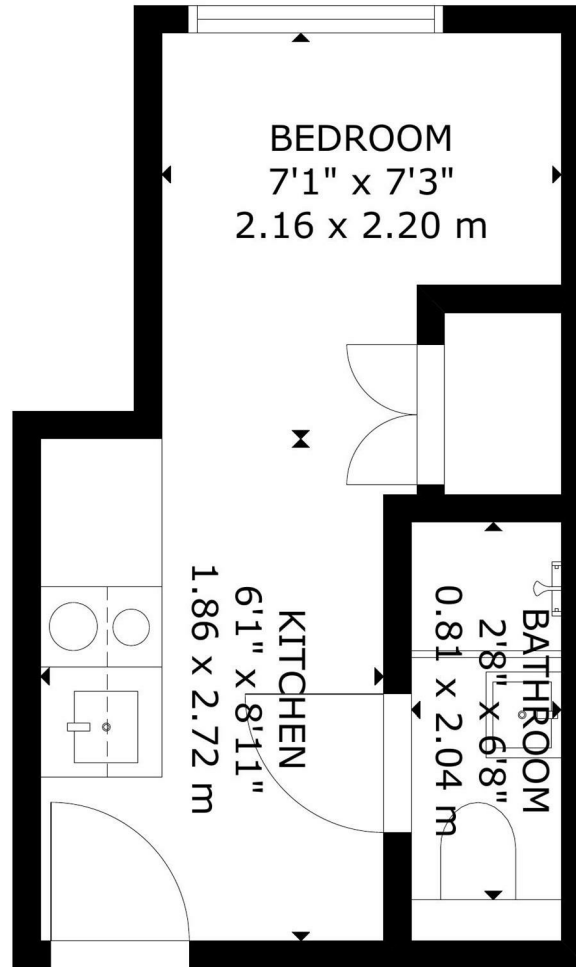

**ESON 2.**

**R E A L E S T A T E**

34, 31 Draycott Avenue, LONDON, SW3

GROSS INTERNAL AREA  
TOTAL: 12 m<sup>2</sup>/134 sq.ft  
FIRST FLOOR: 12 m<sup>2</sup>/134 sq.ft  
SIZE AND DIMENSIONS ARE APPROXIMATE, ACTUAL MAY VARY

FIRST FLOOR