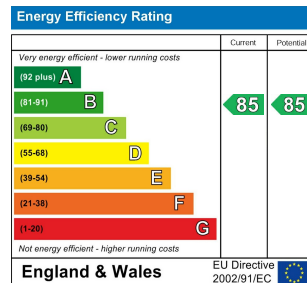

2 Bed
Apartment
located in

£1,275 Per Month

 **NPP**
RESIDENTIAL

EPC Rating: B
Council Tax Band: C

DIRECTIONS

CONTACT

22 Lloyd Street
Manchester
M2 5WA

E: info@nppresidential.co.uk
T: 0161 639 0059
<https://nppresidential.co.uk/>