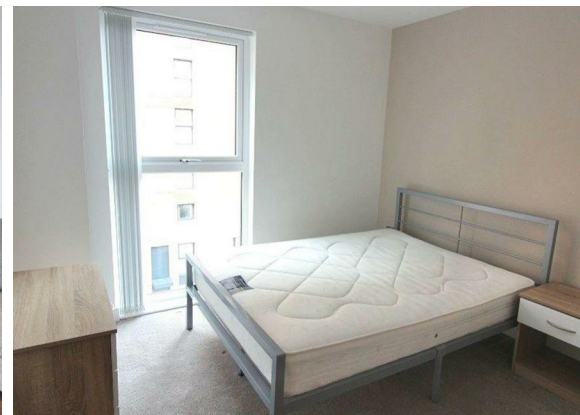

2 Bed
Apartment
located in

£1,275 Per Month

 **NPP**
RESIDENTIAL

EPC Rating: B
Council Tax Band: C

DIRECTIONS

CONTACT

22 Lloyd Street
Manchester
M2 5WA

E: info@nppresidential.co.uk
T: 0161 639 0059
<https://nppresidential.co.uk/>