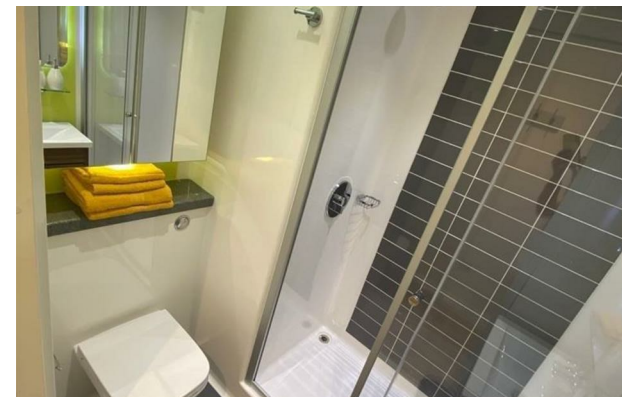

Blandford Square | | Newcastle | NE1 4HZ

£193 Per week

Blandford Square |  
Newcastle | NE1 4HZ  
£193 Per week

NEWCASTLE | STUDENT | SEPTEMBER

- Social and study spaces
- Garden area
- High speed Wi-Fi
- Utilities including water and heating
- Strong community
- 24-hour gym
- Onsite laundry facilities
- Contents insurance
- Excellent location
- Student only