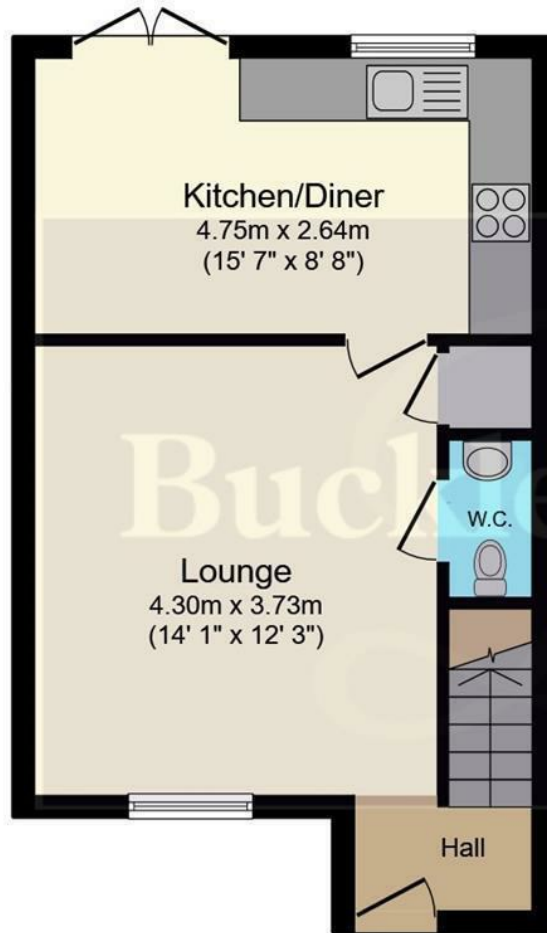

**Ground Floor**  
 Floor area 35.3 sq.m. (380 sq.ft.)

**First Floor**  
 Floor area 33.4 sq.m. (360 sq.ft.)

**Total floor area: 68.8 sq.m. (740 sq.ft.)**

This floor plan is for illustrative purposes only. It is not drawn to scale. Any measurements, floor areas (including any total floor area), openings and orientations are approximate. No details are guaranteed, they cannot be relied upon for any purpose and do not form any part of any agreement. No liability is taken for any error, omission or misstatement. A party must rely upon its own inspection(s). Powered by [www.Propertybox.io](http://www.Propertybox.io)