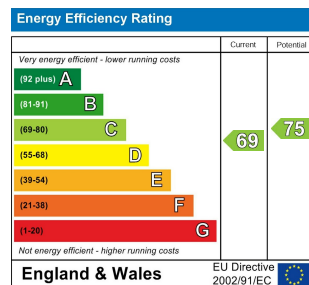

0 Bed
Room
located in

£650 Per month

TAYLOR
MICHAEL

DIRECTIONS

CONTACT

62 Church Road
Hove
East Sussex
BN3 2FP

E: lettings@taylormichael.agency
T: 01273 600100
<https://taylormichael.agency/>

TAYLOR
MICHAEL