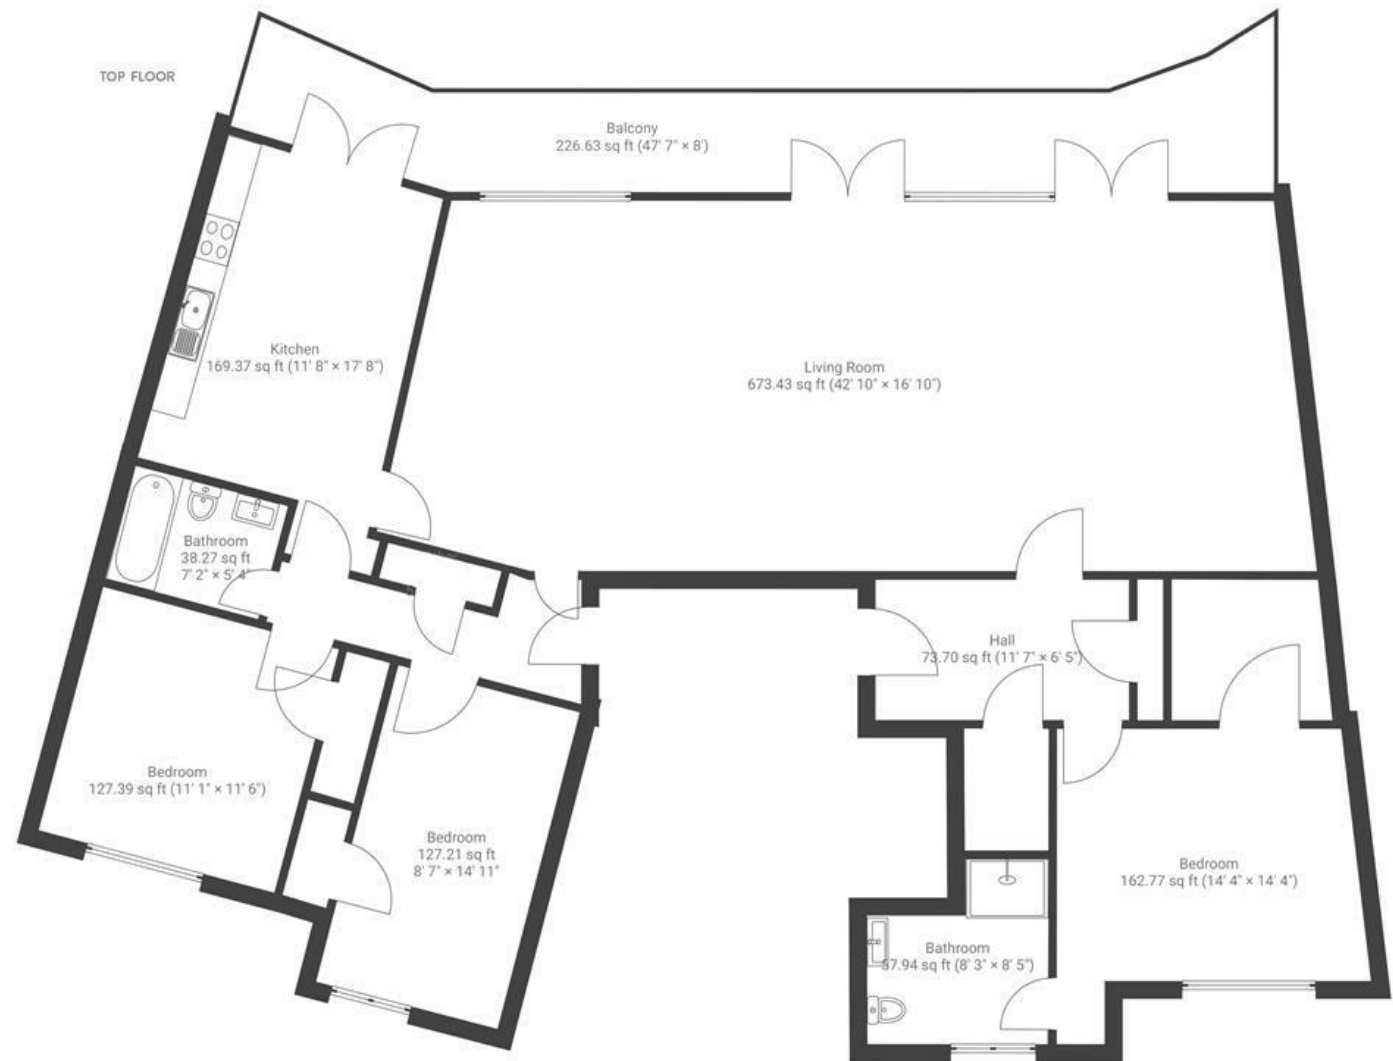

Richmond Apartments

REDLAND

APPROXIMATE FLOOR AREA
147 SQM / 1583 SQFT

Boardwalk

Redland Court , BRISTOL

£850,000

3 Bedrooms

BS6 7BG