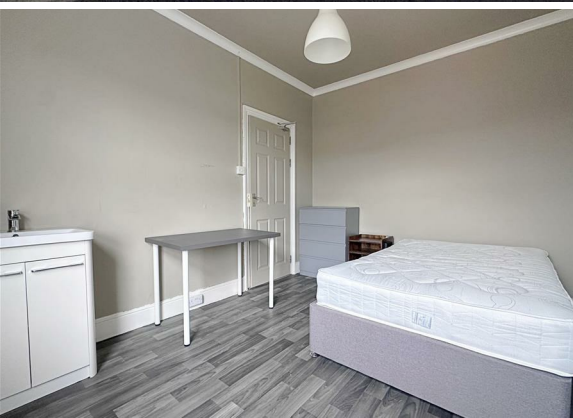

**4 Bed  
House Of Multiple  
Occupancy  
located in 32  
Preston Road  
£625 Per Month**

**BISHOP  
SURELETS**