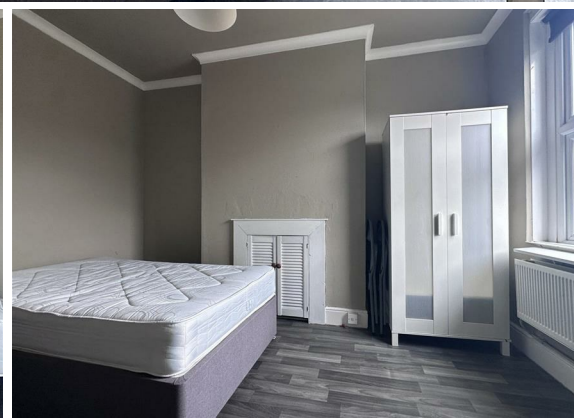

**4 Bed  
House Of Multiple  
Occupancy  
located in 32  
Preston Road  
£625 Per Month**

**BISHOP  
SURELETS**