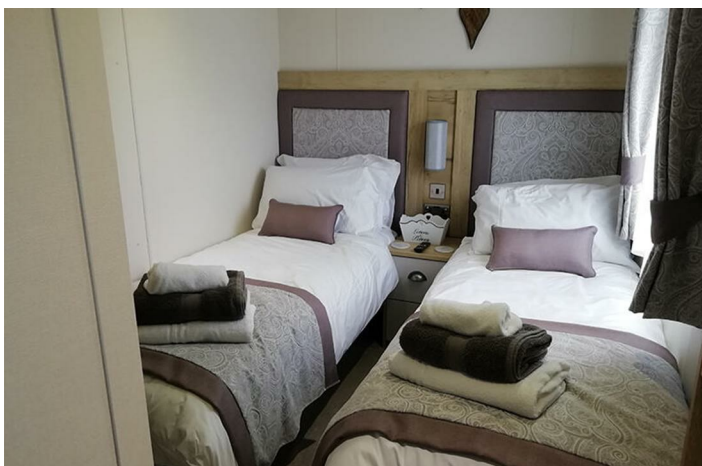

Plot 13 Maesmawr Farm Resort, Moat Lane, Caersws

SY17 5SE

Nestled in the charming village of Caersws, this delightful lodge on Moat Lane offers a perfect blend of modern living and serene countryside charm. Built in 2018, this property boasts a contemporary design and is ideal for those seeking a comfortable retreat.

With two well-proportioned bedrooms, this lodge provides ample space for relaxation and rest. The two bathrooms add convenience, ensuring that both residents and guests can enjoy privacy and comfort. Spanning 520 square feet, the layout is thoughtfully designed to maximise space while maintaining a warm and inviting atmosphere.

The location is particularly appealing, as Caersws is known for its picturesque surroundings and friendly community. Residents can enjoy the tranquillity of rural life while still being within easy reach of local amenities and transport links.

This property is perfect for first-time buyers, small families, or those looking for a holiday home in a peaceful setting. With its modern features and prime location, this lodge is a wonderful opportunity for anyone looking to embrace a relaxed lifestyle in the heart of Wales. Don't miss the chance to make this lovely lodge your new home.

Council Tax Band: Exempt