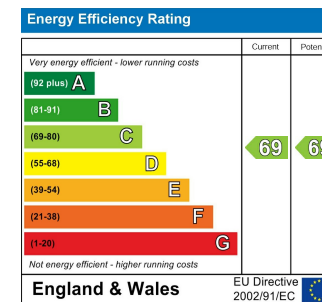

Call us on

02045 310143

info@wingatestates.co.uk

<https://www.wingatestates.co.uk/>

Council Tax Band

C

Agents Note: Whilst every care has been taken to prepare these particulars, they are for guidance purposes only. All measurements are approximate and are for general guidance purposes only and whilst every care has been taken to ensure their accuracy, they should not be relied upon and potential buyers are advised to recheck the measurements.