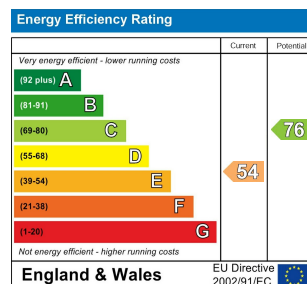

6 Bed
House
located in

£3,250 Per month

TAYLOR
MICHAEL
STUDENTS

DIRECTIONS

CONTACT

62 Church Road
Hove
East Sussex
BN3 2FP

E: lettings@taylormichael.agency
T:
<https://taylormichael.agency/>

TAYLOR
MICHAEL
STUDENTS