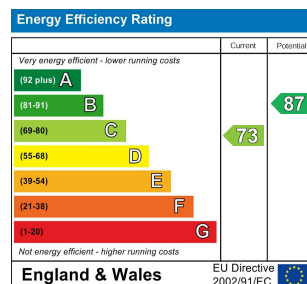

5 Bed
House - Terraced
located in

£3,094 Per month

DIRECTIONS

CONTACT

62 Church Road
Hove
East Sussex
BN3 2FP

E: lettings@taylormichael.agency
T:
<https://taylormichael.agency/>

TAYLOR
MICHAEL
STUDENTS