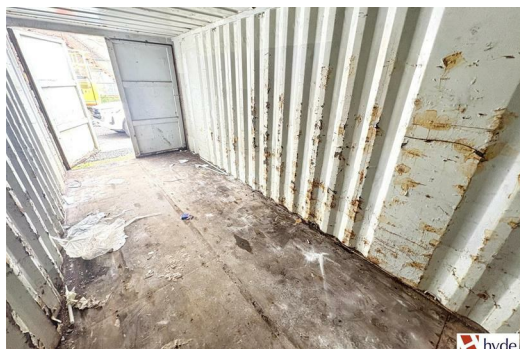

Albion Mill, Bury
BL8 2AD

£85 PCM

Hyde Estates are pleased to present this industrial storage container to let. Located on Albion Mill industrial estate, close to Bury Town Centre. The container is available immediately and subject to a months rent deposit. To arrange a viewing, contact Hyde Estate & Lettings on 0161 773 4583.