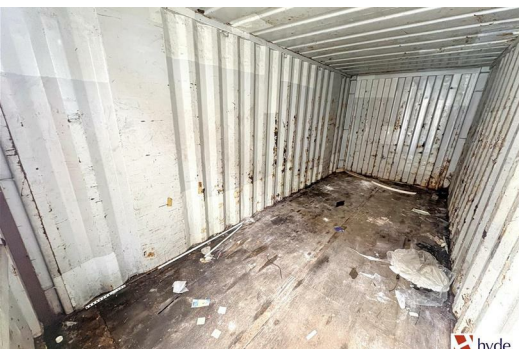

Albion Mill, Bury
BL8 2AD

£85 PCM

Hyde Estates are pleased to present this industrial storage container to let. Located on Albion Mill industrial estate, close to Bury Town Centre. The container is available immediately and subject to a months rent deposit. To arrange a viewing, contact Hyde Estate & Lettings on 0161 773 4583.