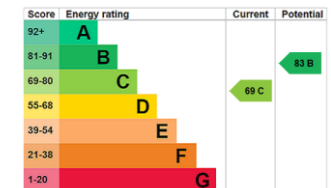

- High ceilings
- Caretaker
- Prime location
- Office space
- Wooden floors in reception

£11,000 pcm

Additional tenant charges apply (fees apply to non-AST tenancies only)

Tenancy Agreement Fee: £300

References per Tenant/Guarantor: £60

Inventory check (approx. £100 – £250 inc. VAT)

chestertons.co.uk/property-to-rent/applicable-fees

Minimum Term: 12 months
Deposit Required: 6 weeks
Local Authority: Kensington and Chelsea
Council Tax Band: H
EPC Rating: C
Furnished