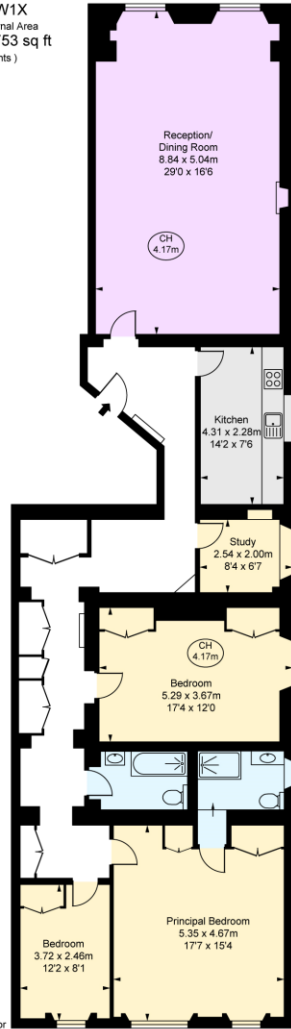

Pont Street, SW1X
Approximate Gross Internal Area
162.88 sq m / 1,753 sq ft
(CH = Ceiling Heights)