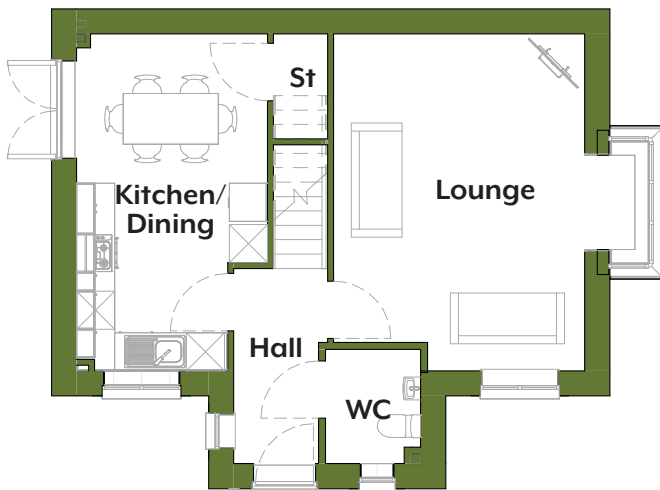

The Farley 3 BEDROOM DETACHED HOUSE

Broadacres

The Farley 3 BEDROOM DETACHED HOUSE

Ground Floor

First Floor

Room	Length (max)	Width (max)
Kitchen/Dining	3008mm	5310mm
Lounge	3962mm	5310mm
WC	1500mm	1800mm
Bedroom 1	3956mm	3049mm
En-suite	2948mm	1370mm
Bedroom 2	3962mm	2642mm
Bedroom 3	2917mm	2575mm
Bathroom	1945mm	2150mm

Total area: 94.84m²