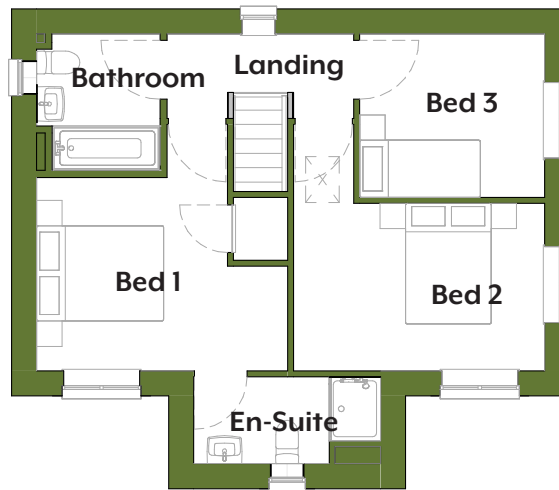

The Farley 3 BEDROOM DETACHED HOUSE

Broadacres

The Farley 3 BEDROOM DETACHED HOUSE

Ground Floor

First Floor

Room	Length (max)	Width (max)
Kitchen/Dining	3008mm	5310mm
Lounge	3962mm	5310mm
WC	1500mm	1800mm
Bedroom 1	3956mm	3049mm
En-suite	2948mm	1370mm
Bedroom 2	3962mm	2642mm
Bedroom 3	2917mm	2575mm
Bathroom	1945mm	2150mm

Total area: 94.84m²