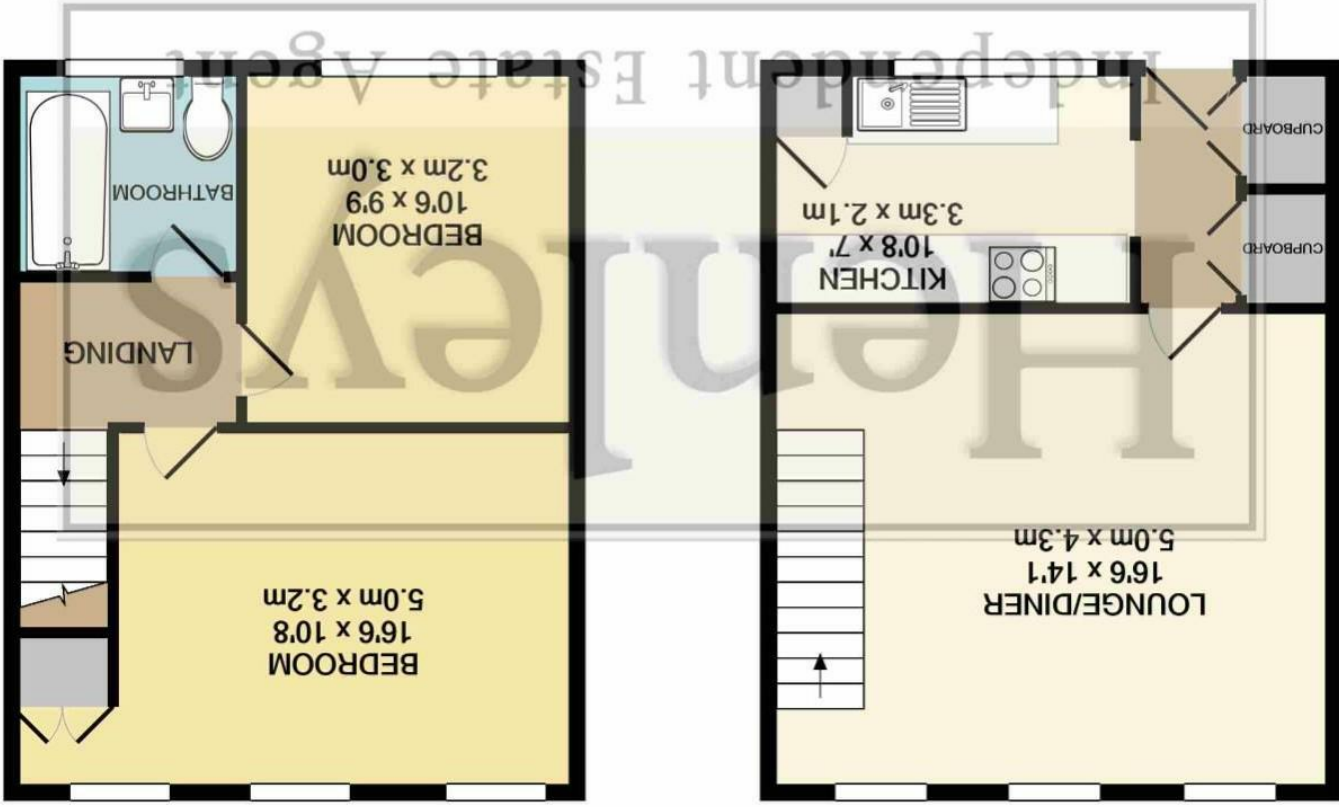

## The Property

**\*\* CLOSE TO TOWN \*\*** A Modern two bedroom apartment only a short walk from the town centre. The property benefits from open plan kitchen/lounge, two bedrooms, master with en-suite, bathroom and one off road allocated parking space.

## Features

- Apartment
- Two Bedrooms
- En Suite To Master bedroom
- Allocated Parking
- Open Plan Kitchen/Lounge and Dining Area
- Town Location
- Gas Heating/ EPC B / Council Tax Band: B

These sales particulars have been produced as a general guide only and we would draw to your attention that we have not carried out a detailed Survey of the property nor have we tested services, appliances or specific fittings. Whilst measurements and statements given within the details are provided in good faith, their accuracy should not be relied upon. If there are any points about which you may be uncertain or would like further clarification, we would suggest that you telephone this office and speak to our staff who will endeavour to assist you.

Whilst every attempt has been made to ensure the accuracy of the floor plan contained here, measurements of doors, windows, rooms and any other items are approximate and no responsibility is taken for any error, omission, or mis-statement. This plan is for illustrative purposes only and should be used as such by any prospective purchaser. The services, systems and appliances shown have not been tested and no guarantee as to their operability or efficiency can be given.