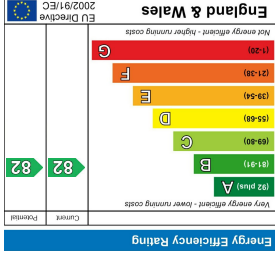

### Agent's Note:

Please be aware that images of the property may have been digitally enhanced, edited, or staged using artificial intelligence, and may not reflect the current presentation or furnishings.

## Features

- Apartment
- Two Bedrooms
- En Suite To Master bedroom
- Allocated Parking
- Open Plan Kitchen/Lounge and Dining Area
- Town Location
- Gas Heating/ EPC B / Council Tax Band: B

These sales particulars have been produced as a general guide only and we would draw to your attention that we have not carried out a detailed Survey of the property nor have we tested services, appliances or specific fittings. Whilst measurements and statements given within the details are provided in good faith, their accuracy should not be relied upon. If there are any points about which you may be uncertain or would like further clarification, we would suggest that you telephone this office and speak to our staff who will endeavour to assist you.