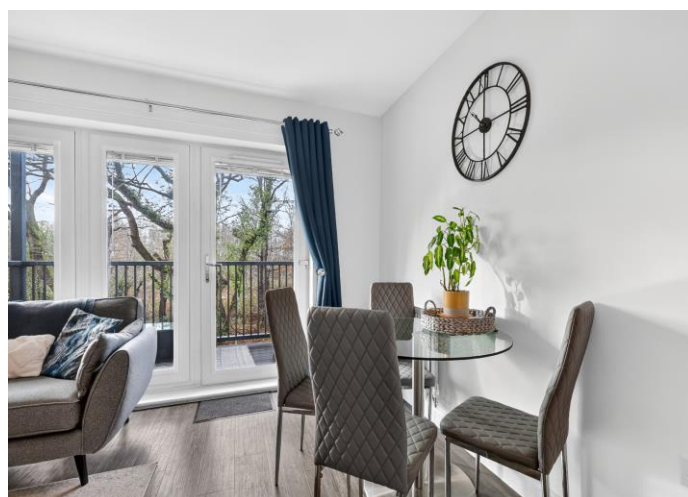

A fantastic one-bedroom flat situated on the first floor of a modern development built by Barratt Homes in 2021. The property has been finished to an excellent standard throughout, featuring a sleek modern design with quality fixtures and fittings. The living room is open plan with the kitchen, which includes integrated appliances, and provides access to the balcony. The bedroom is a well-proportioned double with space for a wardrobe and a panelled wall finish. The luxury bathroom offers a shower over the bath, and there is also a large hallway cupboard providing excellent storage. Further benefits include an allocated parking space, secure entry system, lift access to all floors, and a long 999-year lease from new. The location is quiet with plenty of surrounding greenery, yet remains very convenient for Chertsey mainline station and the High Street. Superb road and airport links are close by, as is St Peter's Hospital. EPC Rating B.