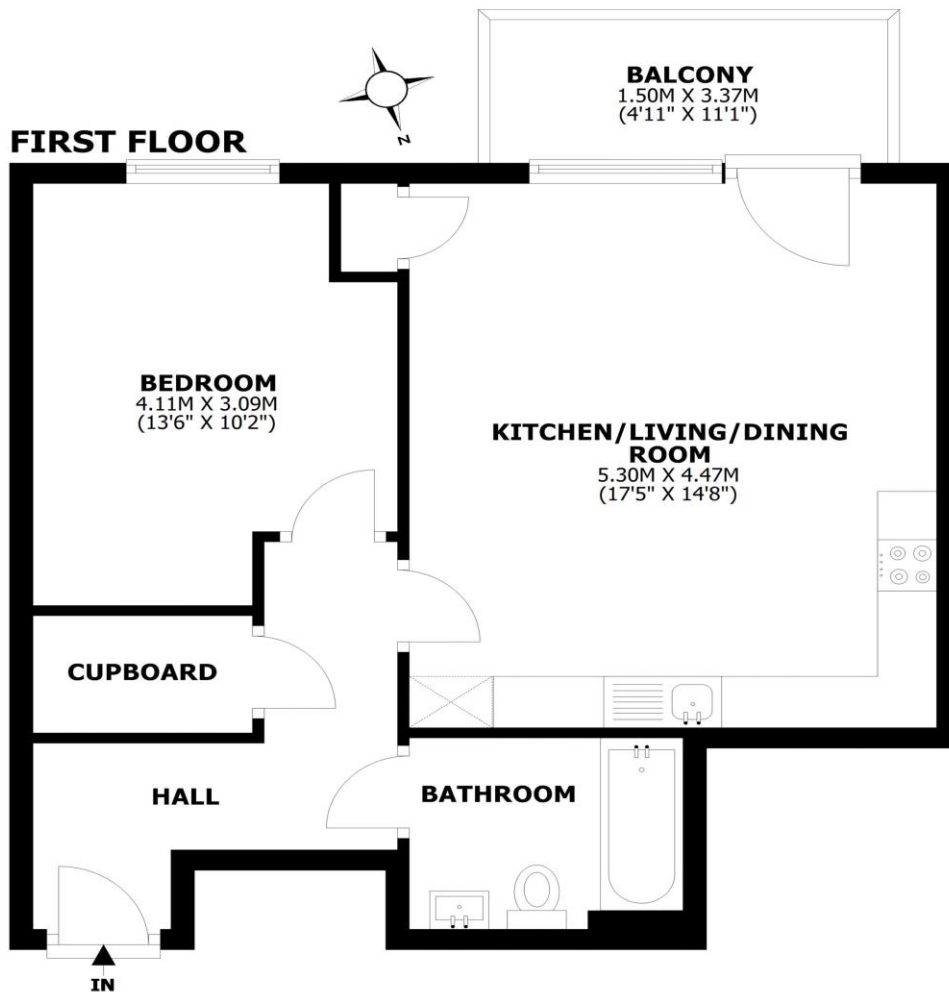

Flat 15 Belfry House, Blackbess Lane, Chertsey, Surrey, KT16 9QF

£264,500

Belfry House, Blackbess Lane, Chertsey, KT16

Total internal area: approx. 50 sq. metres (537.8 sq. feet)

Balcony: approx. 5.0 sq. metres (54.3 sq. feet)

This floorplan is for illustrative guidance only and is not to drawn to scale. Whilst every attempt has been made to ensure accuracy, it is approximate and should not be relied upon as a matter of fact. Maximum dimensions are given excluding small alcoves, etc unless

A fantastic one-bedroom flat situated on the first floor of a modern development built by Barratt Homes in 2021. The property has been finished to an excellent standard throughout, featuring a sleek modern design with quality fixtures and fittings. The living room is open plan with the kitchen, which includes integrated appliances, and provides access to the balcony. The bedroom is a well-proportioned double with space for a wardrobe and a panelled wall finish. The luxury bathroom offers a shower over the bath, and there is also a large hallway cupboard providing excellent storage. Further benefits include an allocated parking space, secure entry system, lift access to all floors, and a long 999-year lease from new. The location is quiet with plenty of surrounding greenery, yet remains very convenient for Chertsey mainline station and the High Street. Superb road and airport links are close by, as is St Peter's Hospital. EPC Rating B.