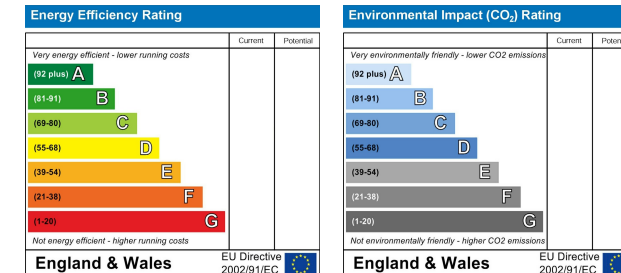

44 Wyberton Low Road
PE21 7RF
£645

44 Wyberton Low Road
PE21 7RF

Floor Plan

Area Map

Energy Efficiency Graph

Viewing

Please contact our Lettings Office on 01733 973673 if you wish to arrange a viewing appointment for this property or require further information.