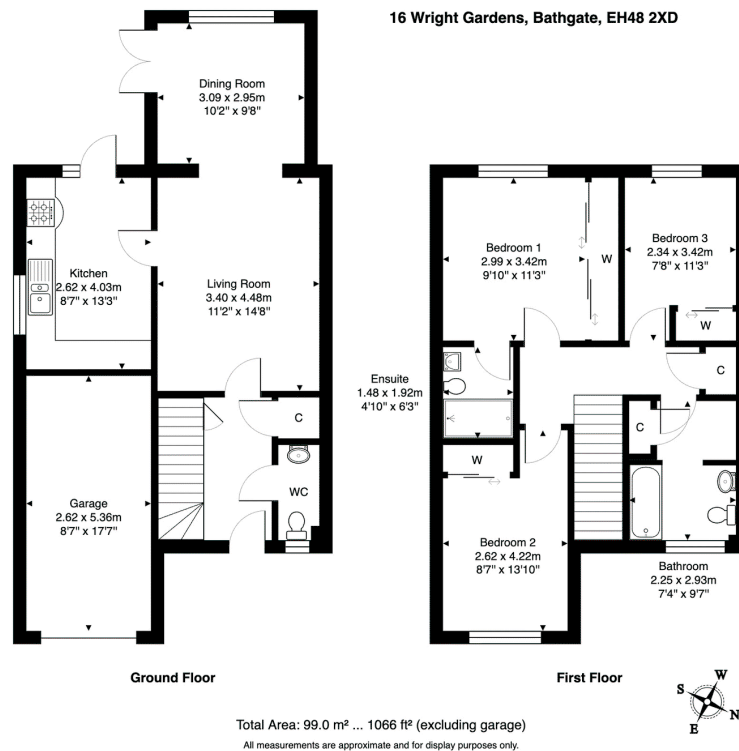

Property Webb
At the HEART of your move

Wright Gardens, Wester Inch, Bathgate, EH48 2XD

Offers Over £260,000

 3  3  1

Positioned within the ever-popular Wester Inch development, this beautifully extended 3 bedroom semi-detached villa offers a superb blend of style, practicality and contemporary family living. With an enviable Wester Inch setting, this is a home perfectly designed for modern family living, where every detail has been carefully considered to create a property ready to be enjoyed from the moment you step inside.

 01506 637553

 info@property-webb.co.uk

 www.property-webb.co.uk

 71 South Bridge St, Bathgate, EH48 1TJ

Property Webb
At the HEART of your move

Key Features

- Extended Semi-detached villa
- Spacious lounge
- Contemporary kitchen
- Contemporary En-suite
- West facing rear garden
- Tastefully styled
- Newly created dining area
- 3 Double bedrooms
- Family bathroom with utility area
- Garage & driveway