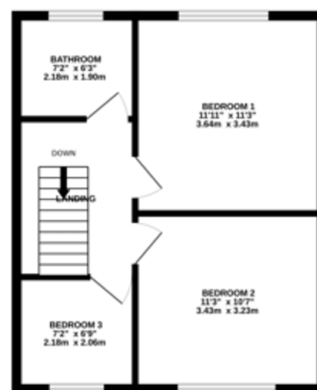

1ST FLOOR
415 sq.ft. (38.0 sq.m.) approx.