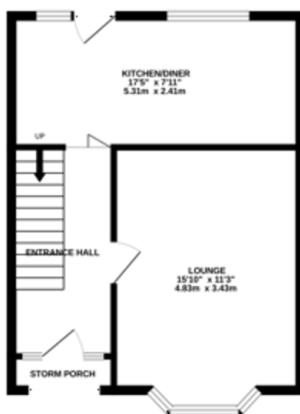

GROUND FLOOR
399 sq.ft. (37.1 sq.m.) approx.