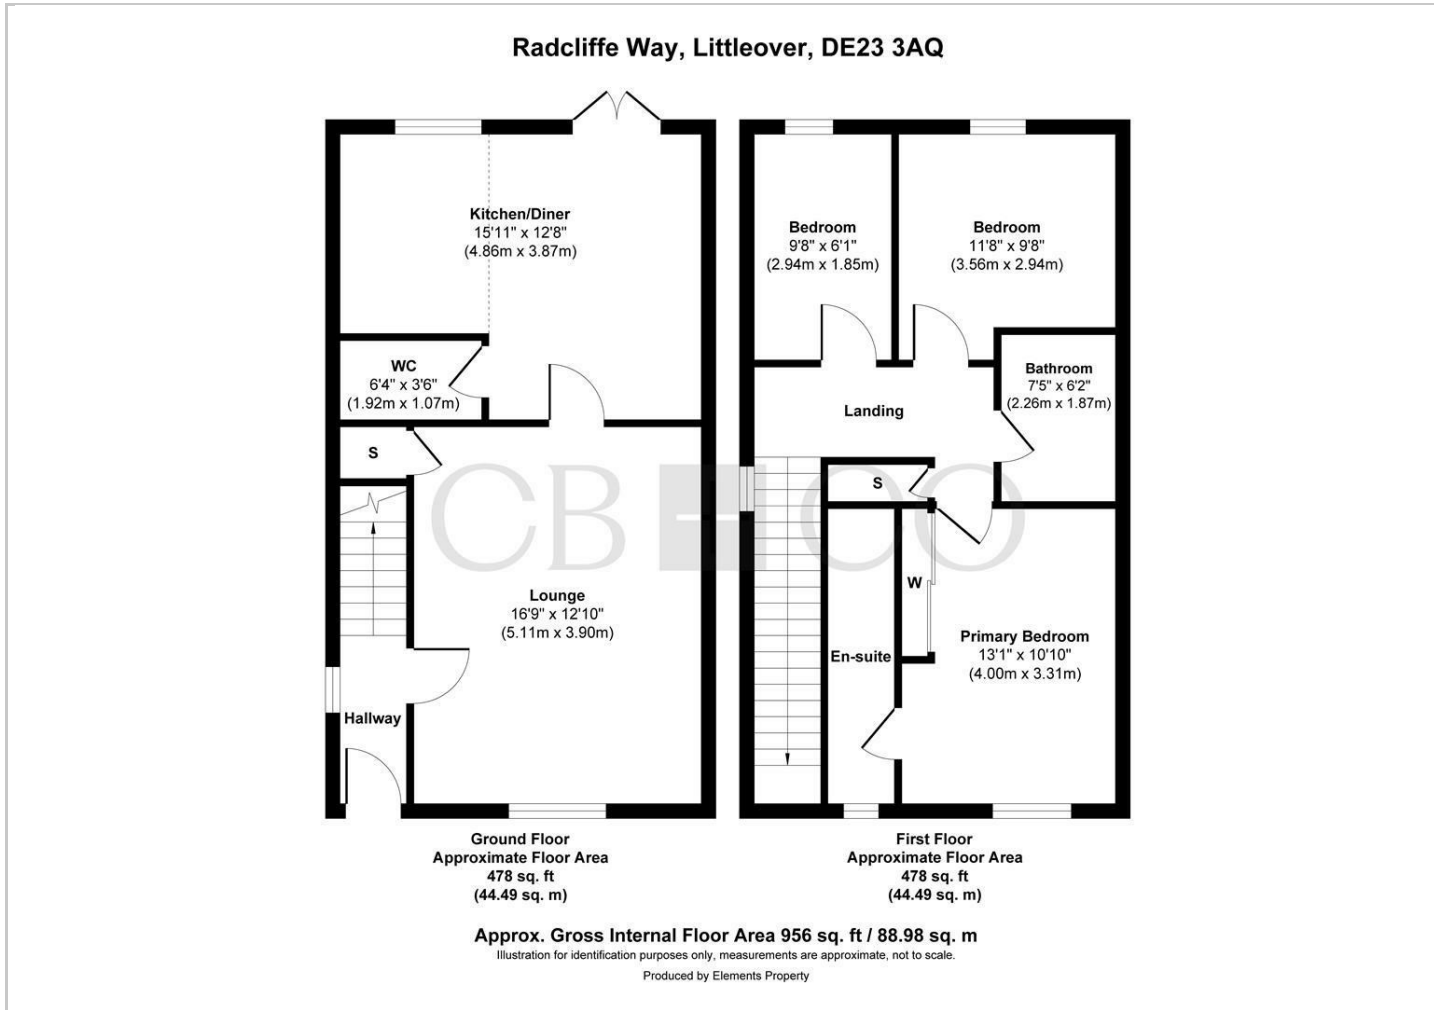

Floor Plans