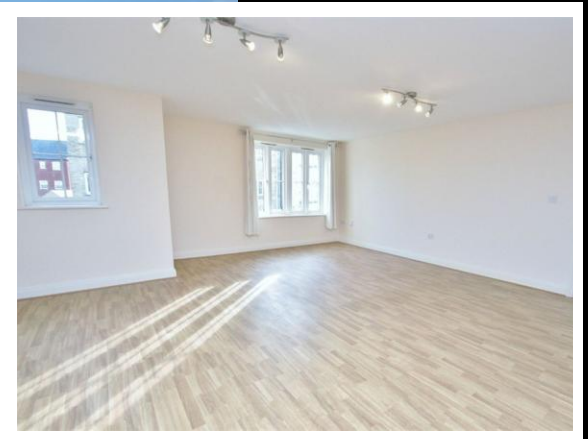

**EDWARD KNIGHT**  
ESTATE AGENTS

**AVOCET CLOSE, COTON PARK, RUGBY 2 BED**  
**£950 PCM – FEES APPLY EPC C**