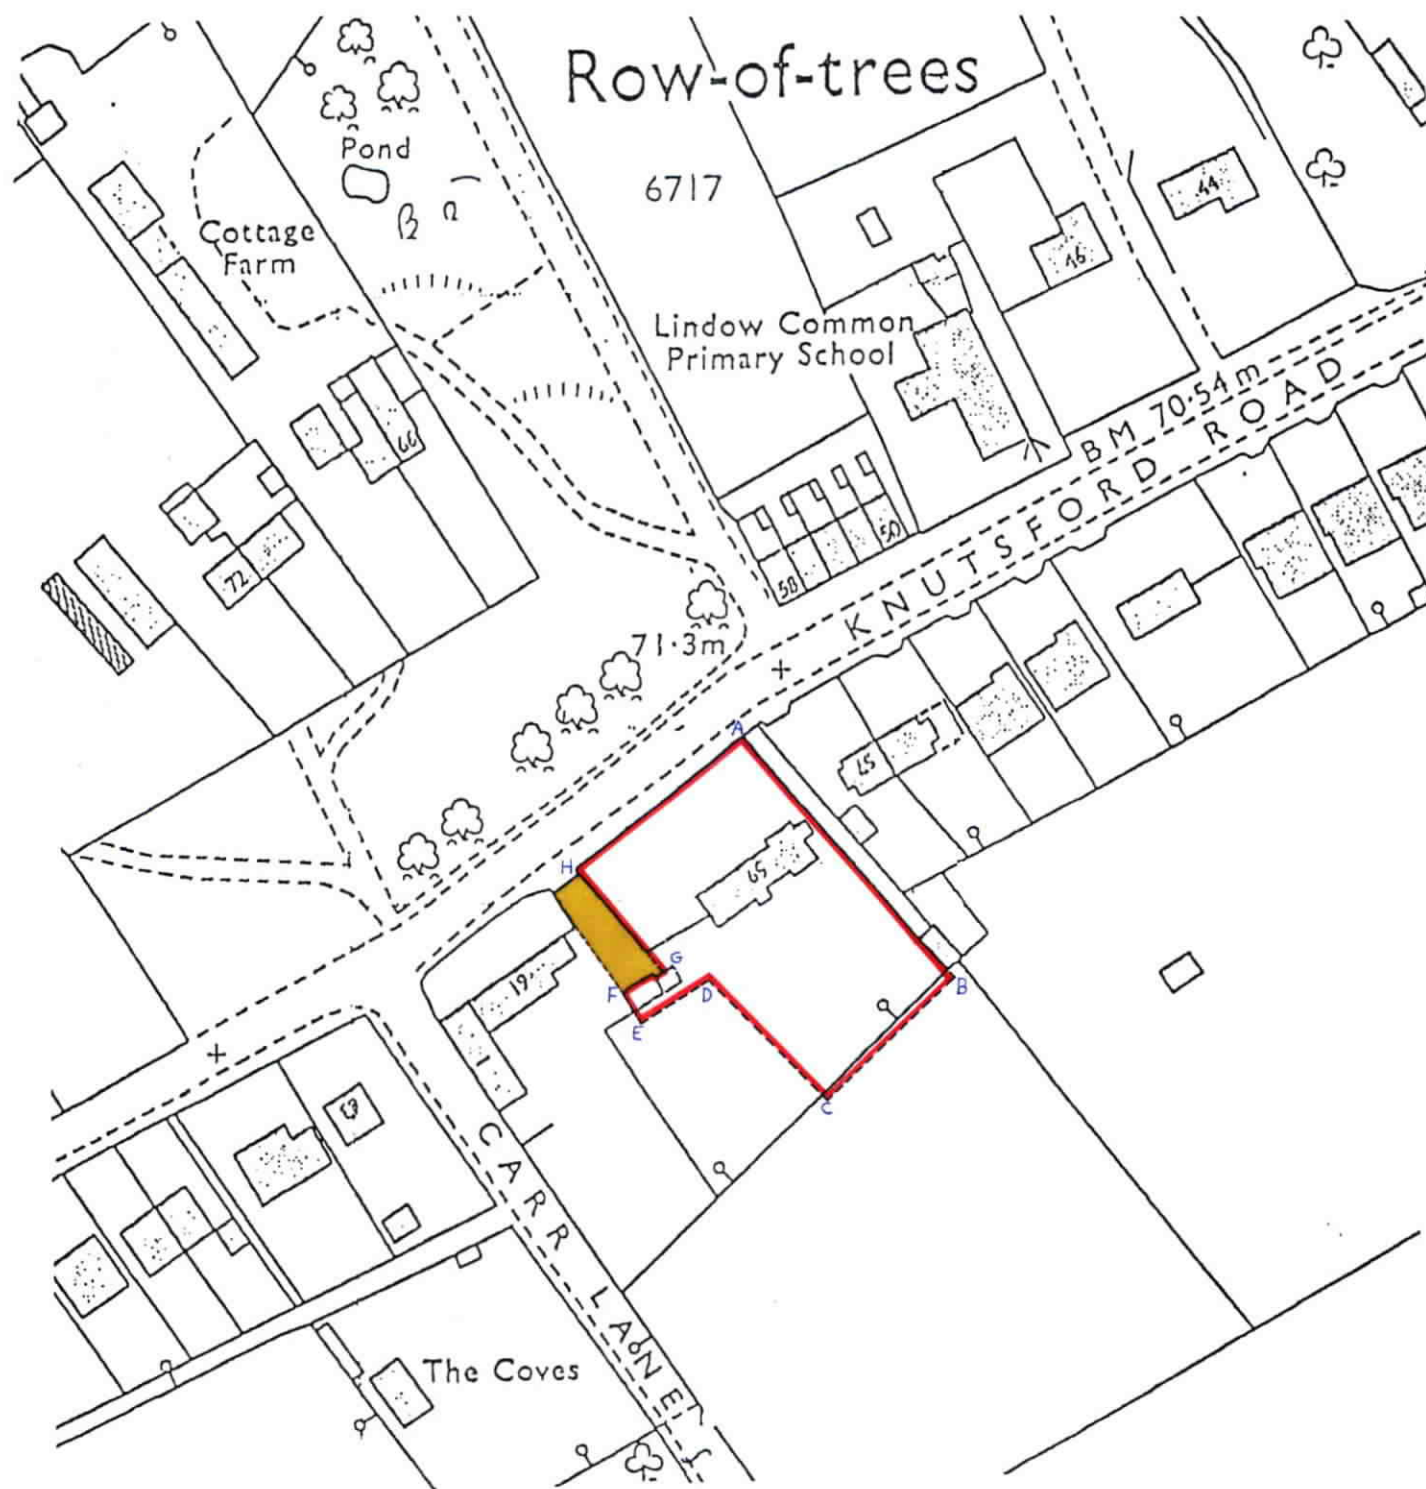

H.M. LAND REGISTRY

TITLE NUMBER

CH 426006

ORDNANCE SURVEY
PLAN REFERENCE

SJ8279C

SCALE
1/1250

ADMINISTRATIVE AREA : CHESHIRE MACCLESFIELD

© Crown Copyright

This is a print of the view of the title plan obtained from HM Land Registry showing the state of the title plan on 08 April 2026 at 15:42:38. This title plan shows the general position, not the exact line, of the boundaries. It may be subject to distortions in scale. Measurements scaled from this plan may not match measurements between the same points on the ground.

HM Land Registry Current title plan

Title number **CH457988**
Ordnance Survey map reference **SJ8279SE**
Scale **1:1250 enlarged from 1:2500**
Administrative area **Cheshire East**

©Crown Copyright. Produced by HM Land Registry.
Reproduction in whole or in part is prohibited without the prior written permission of Ordnance Survey. Licence Number AC0000851063.

This is a print of the view of the title plan obtained from HM Land Registry showing the state of the title plan on 08 April 2026 at 15:50:49. This title plan shows the general position, not the exact line, of the boundaries. It may be subject to distortions in scale. Measurements scaled from this plan may not match measurements between the same points on the ground.