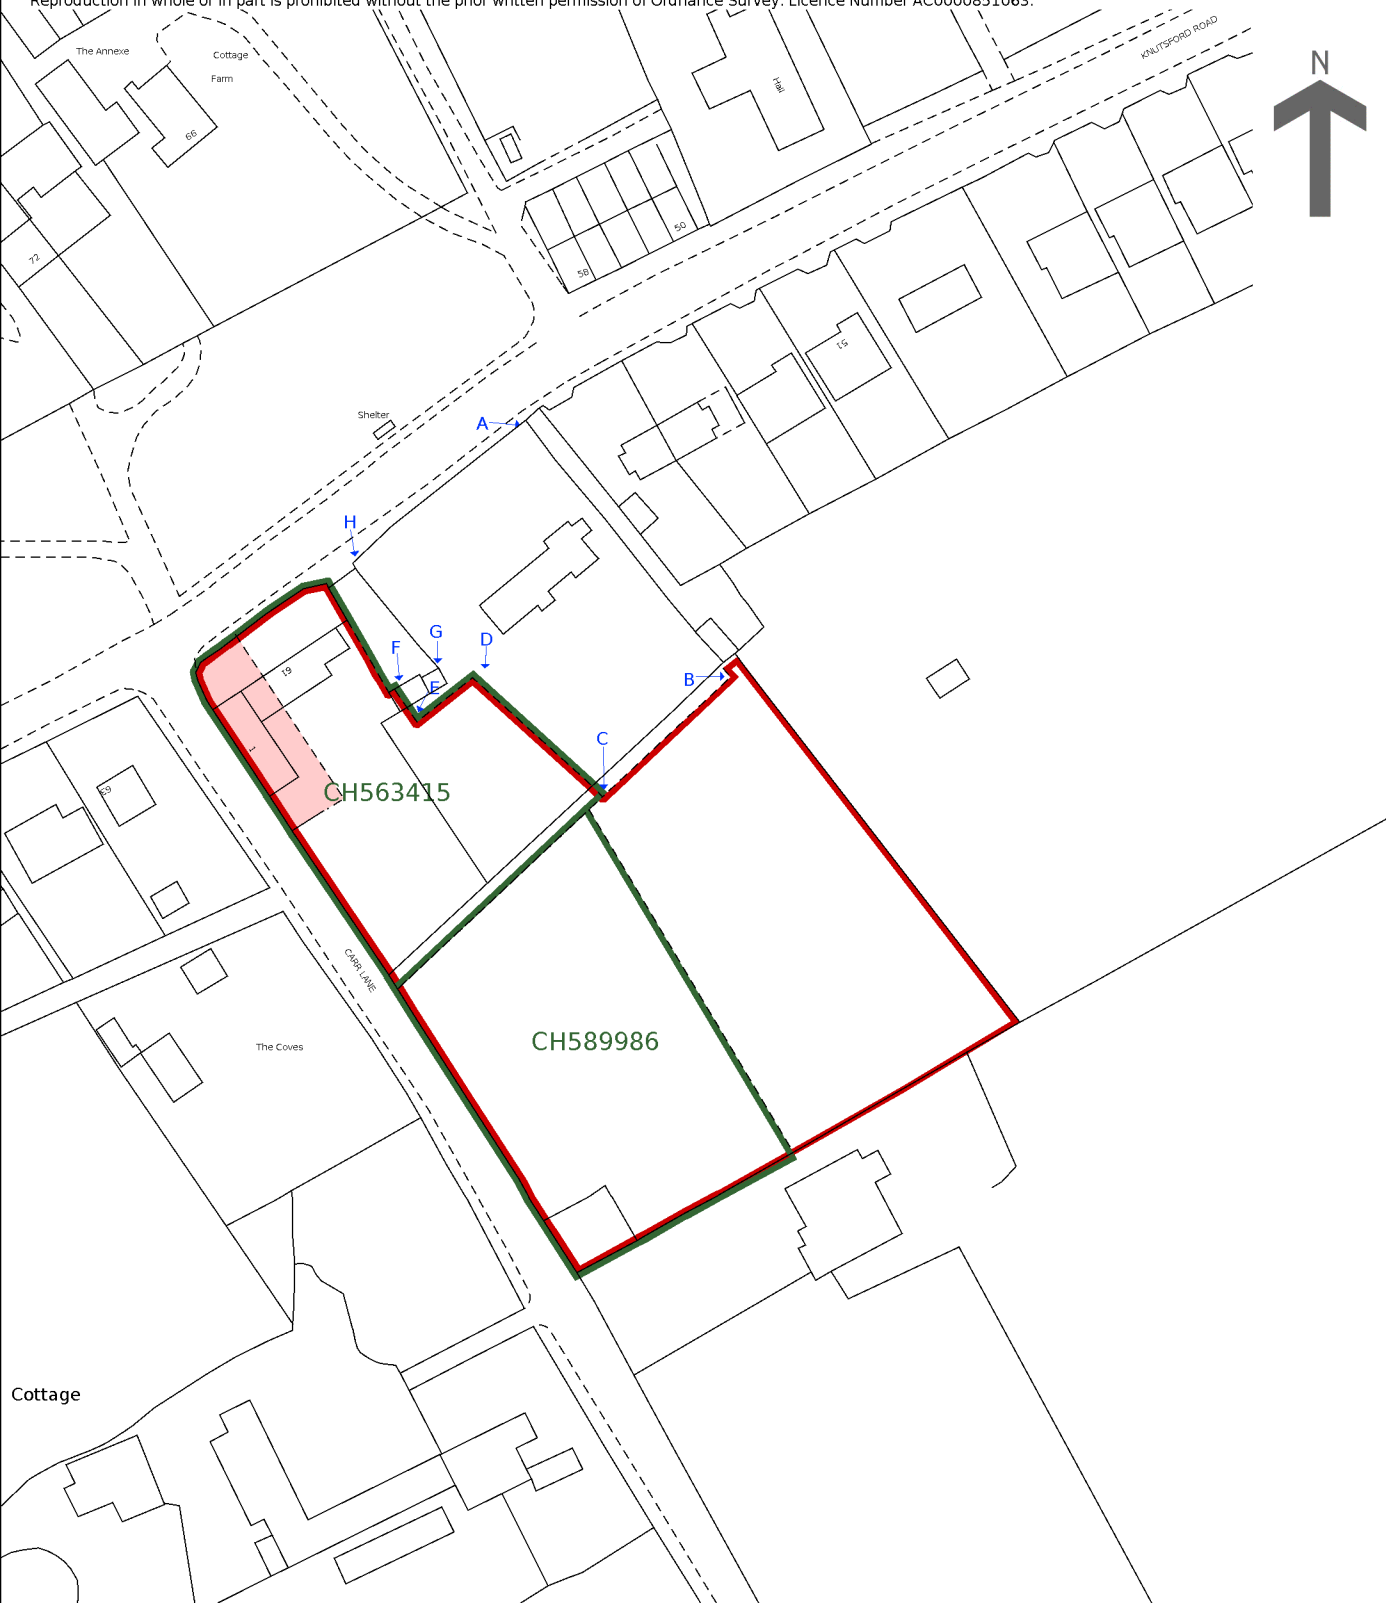

H.M. LAND REGISTRY

TITLE NUMBER

CH 426006

ORDNANCE SURVEY
PLAN REFERENCE

SJ8279C

SCALE
1/1250

ADMINISTRATIVE AREA : CHESHIRE MACCLESFIELD

© Crown Copyright

This is a print of the view of the title plan obtained from HM Land Registry showing the state of the title plan on 08 April 2026 at 15:42:38. This title plan shows the general position, not the exact line, of the boundaries. It may be subject to distortions in scale. Measurements scaled from this plan may not match measurements between the same points on the ground.

HM Land Registry Current title plan

Title number **CH457988**
Ordnance Survey map reference **SJ8279SE**
Scale **1:1250 enlarged from 1:2500**
Administrative area **Cheshire East**

©Crown Copyright. Produced by HM Land Registry.
Reproduction in whole or in part is prohibited without the prior written permission of Ordnance Survey. Licence Number AC0000851063.

This is a print of the view of the title plan obtained from HM Land Registry showing the state of the title plan on 08 April 2026 at 15:50:49. This title plan shows the general position, not the exact line, of the boundaries. It may be subject to distortions in scale. Measurements scaled from this plan may not match measurements between the same points on the ground.