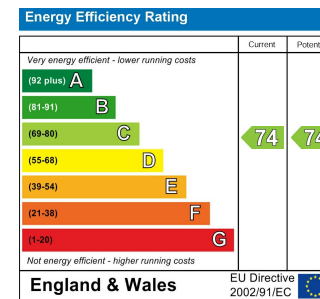

Call us on

01173259720

lettings@bestejeffers.co.uk

<https://beste-jeffers.cosyflo.co.uk>

Council Tax Band

B

Agents Note: Whilst every care has been taken to prepare these particulars, they are for guidance purposes only. All measurements are approximate and are for general guidance purposes only and whilst every care has been taken to ensure their accuracy, they should not be relied upon and potential buyers are advised to recheck the measurements.