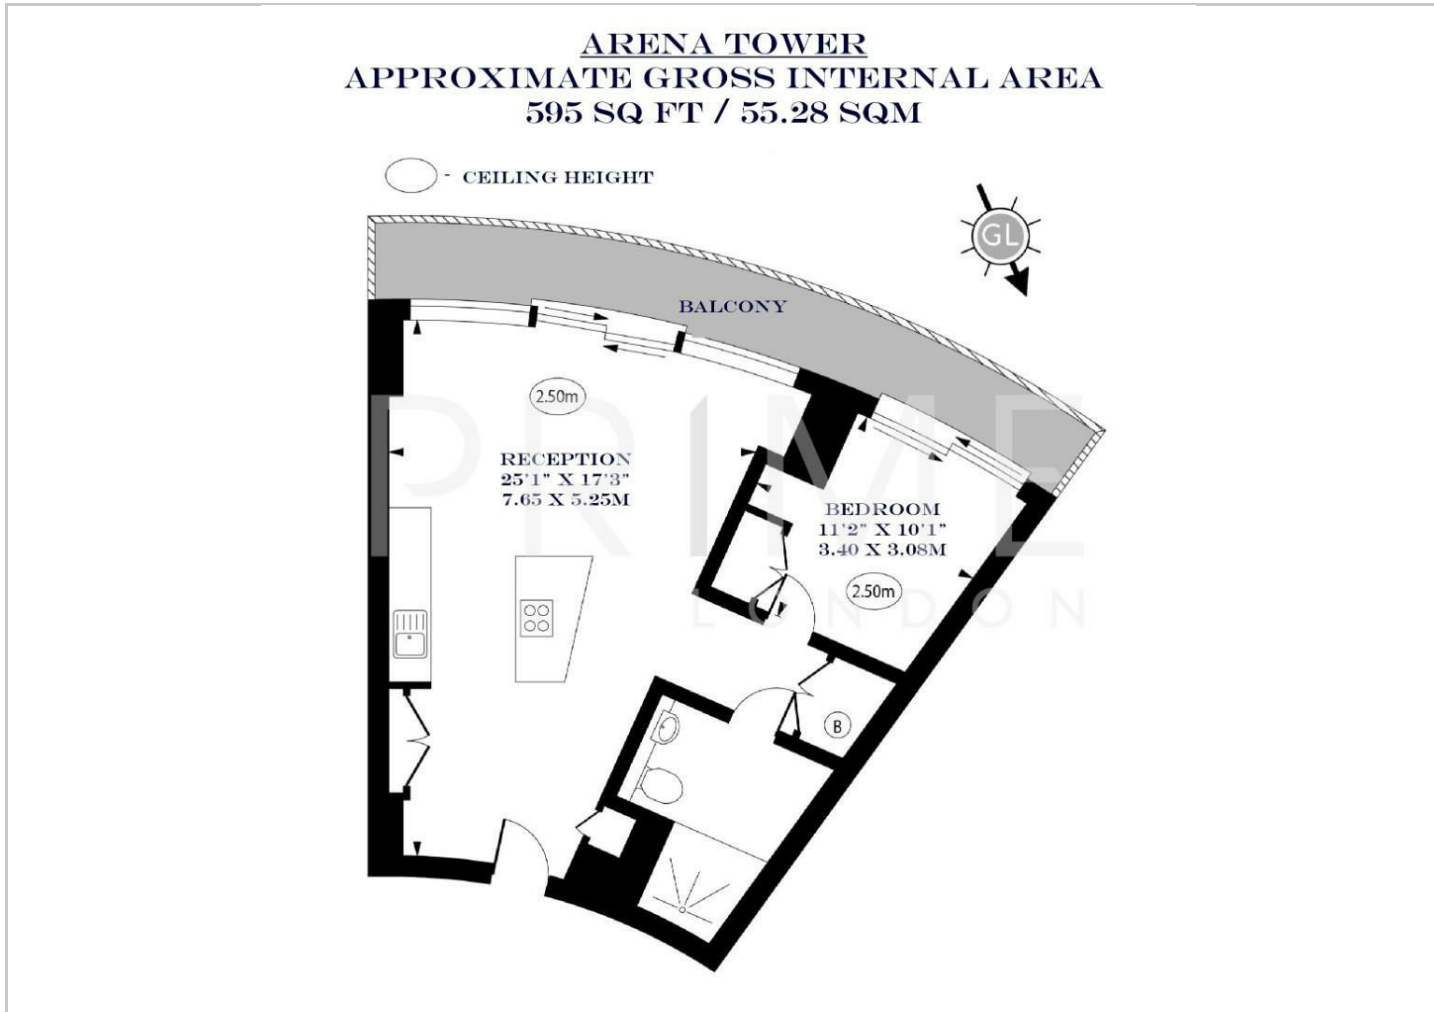

Arena Tower, Canary Wharf, E14 9UE

Asking Price £475,000

Arena Tower

Canary Wharf, E14 9UE

- One bedroom apartment
- Private Balcony
- 24 hour concierge
- 595 sq ft (55.28 sqm)
- Views of the Isle of Dogs and Greenwich
- Residents gym and swimming pool

This stylish one bedroom apartment, with 595 sq ft (55.28 sqm) of internal space, in the well sought after Arena Tower, is available for sale through Prime London.

This bright and modern apartment features a high-specification interior with a spacious open-plan reception area, seamlessly extending onto a full-width balcony/terrace. The generously sized bedroom includes built-in wardrobes, complemented by a beautifully appointed three-piece bathroom suite and ample storage throughout the home.

Additionally, residents benefit from access to a 25 metre indoor swimming pool - one of only three full-length pools available in Canary Wharf residential developments.

Floor Plans

Viewing

By appointment. Contact us if you wish to arrange a viewing appointment for this property, or require further information.