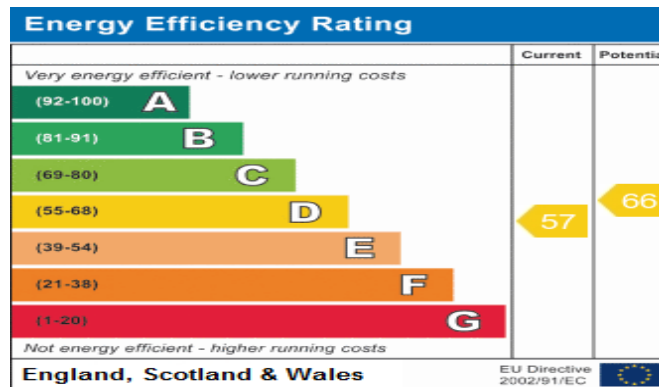

Address:
Prusoms Island Wapping High Street London E1W