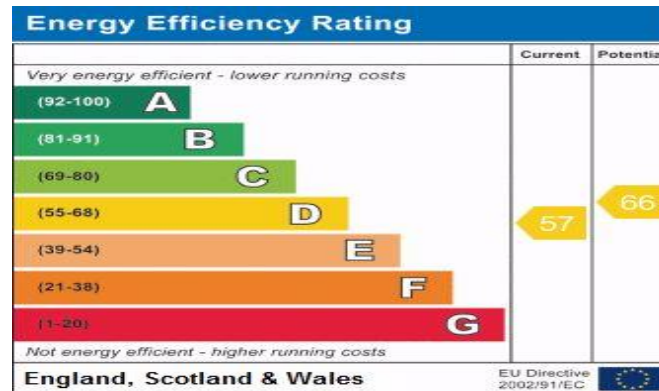

Entrance

Security door gives access to communal foyer and open atrium. Lift offers access to lower ground floor parking area. Private entrance door to;

Entrance Hall

Double doors and further single door leads to large built-in storage/airing cupboard housing boiler.

Open-plan Kitchen/Reception/Bedroom area

'L' Shaped room 19' 8" > 14' 3" x 13' 1" (5.99m x 3.98m)

Kitchen area consists of fitted range of wooden fronted units with appliances to include four ring gas hob, cooker hood, single electric oven and fridge freezer. Wood effect flooring. Double glazed door to Juliette balcony. Further double glazed window to side and access to bedroom area, with further double glazed window to side.

Bathroom

Fitted with a white three piece suite and having a shower attachment over bath. Vinyl flooring. Porthole window. Free standing washing machine. Fitted mirror.

Exterior

Beautiful communal open-air central atrium. Lift access to lower ground floor parking area with allocated parking for one car.

Address:
Prusoms Island Wapping High Street London E1W