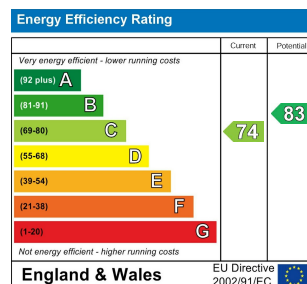

6 Bed
House - Semi-
Detached
located in

£3,120 Per month

DIRECTIONS

CONTACT

62 Church Road
Hove
East Sussex
BN3 2FP

E: lettings@taylormichael.agency
T:
<https://taylormichael.agency/>

TAYLOR
MICHAEL
STUDENTS