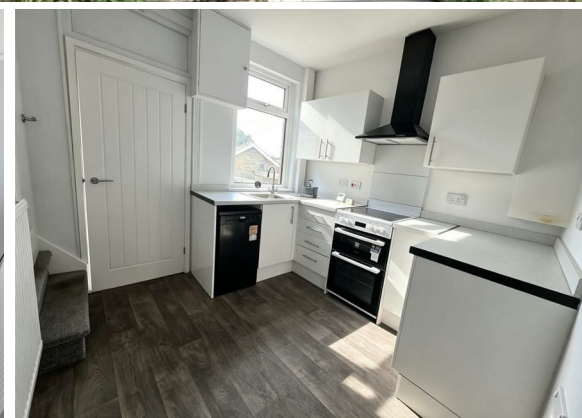

2 Bed
House - Mid Terrace
located in

£825 Per month

DIRECTIONS

CONTACT

Unit 6
Century 2 Business Centre 3 Dearne
Lane
Manvers
Rotherham

E: info@burrowsresidential.co.uk
T: 07507 905644