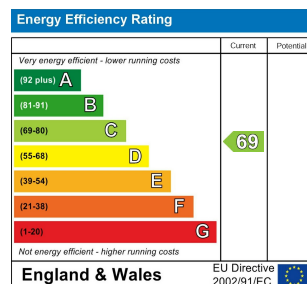

DIRECTIONS

CONTACT

62 Church Road
Hove
East Sussex
BN3 2FP

E: lettings@taylormichael.agency
T:
<https://taylormichael.agency/>

TAYLOR
MICHAEL
STUDENTS