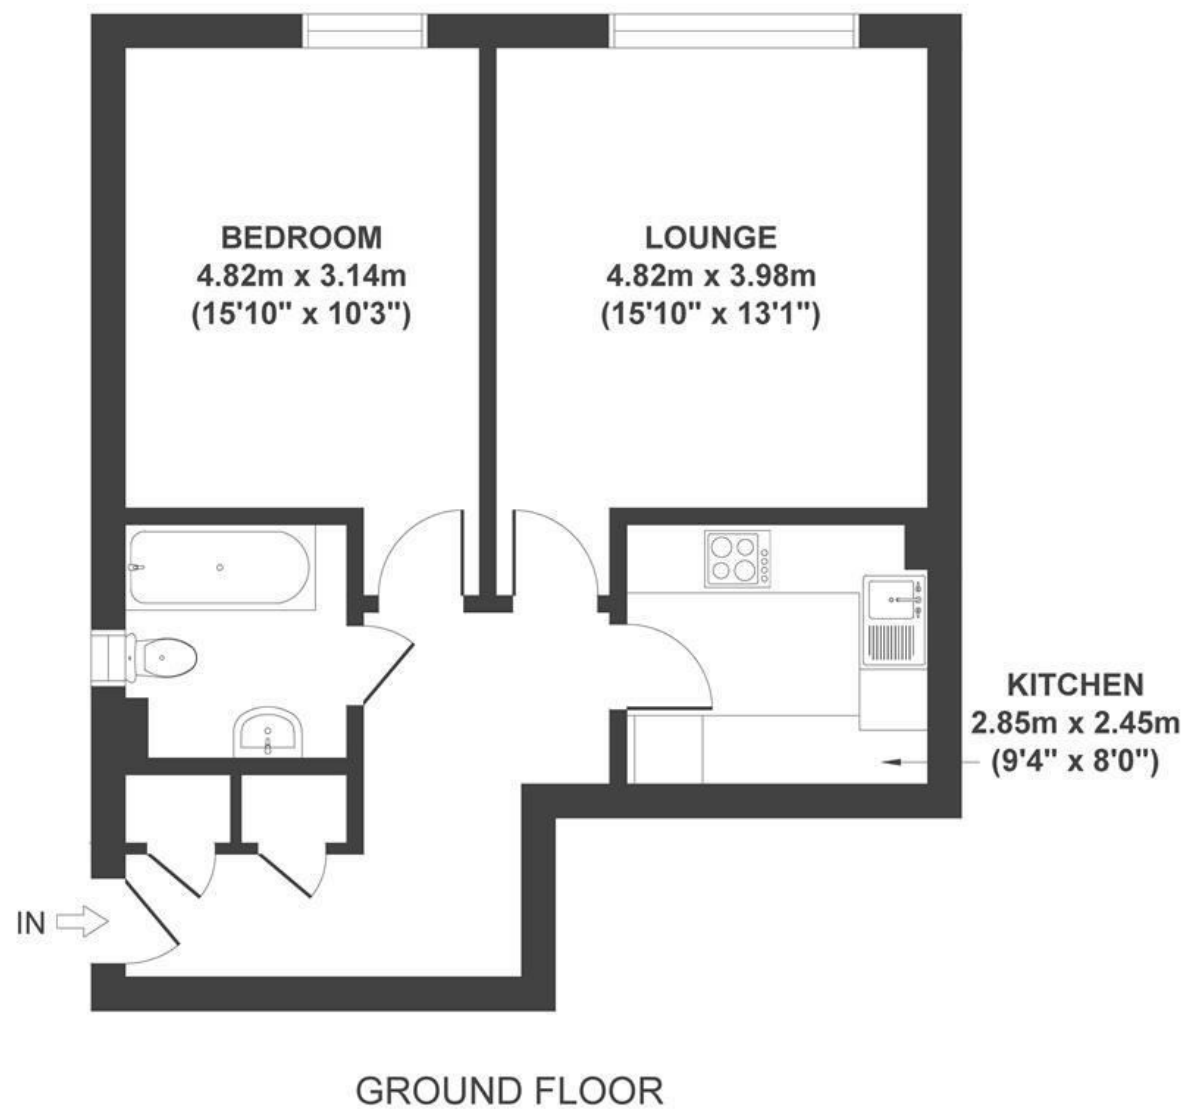

## CITY CENTRE

APPROXIMATE FLOOR AREA  
51 SQM / 553 SQFT

Boardwalk