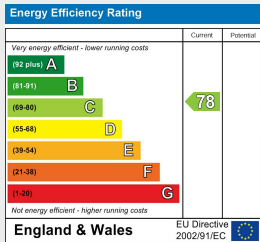

Darlington Road | Bath | BA2 6NL

£995 Per month

PLE | Property
Link Estates

Darlington Road |

Bath | BA2 6NL

£995 Per month

EPC Band: C | Council Tax Band: A

Modern studio apartment, a short stroll from the City Centre. Available to let unfurnished from the tail end of June. Ideally suited for a single occupier. Sorry no pets.