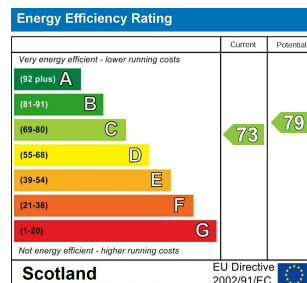

**2 Bed
Flat
located in**

£825 PCM

R&G

INDEPENDENT FINANCIAL ADVISERS & ESTATE AGENTS

DIRECTIONS

CONTACT

57 Townhead
Kirkintilloch
Glasgow
Lanarkshire
G66 1AA

E:
T: 01415784100
<http://www.randgestateagents.com>