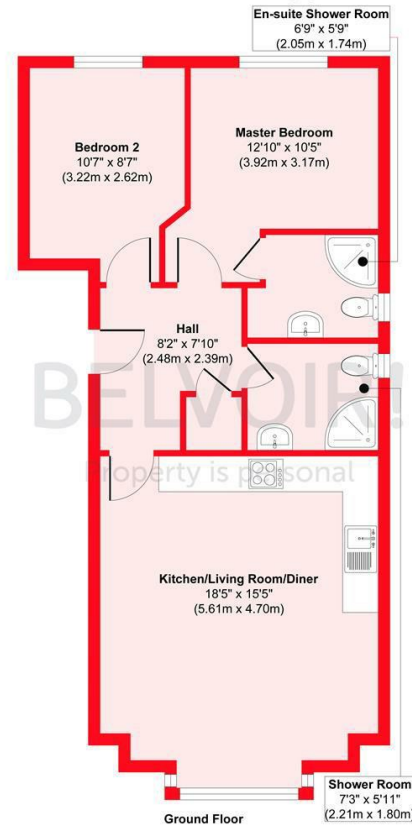

HILLMORTON ROAD, RUGBY, CV22

£168,000 | 2 Bed Flat - Purpose Built

BELVOIR!

Energy Efficiency Rating

	Current	Potential
<i>Very energy efficient - lower running costs</i>		
(92 plus) A		
(81-91) B		
(69-80) C	74	77
(55-68) D		
(39-54) E		
(21-38) F		
(1-20) G		
<i>Not energy efficient - higher running costs</i>		
England & Wales	EU Directive 2002/91/EC	

Hillmorton Road, Rugby

Approx. Gross Internal Floor Area 639 sq. ft / 59.35 sq. m