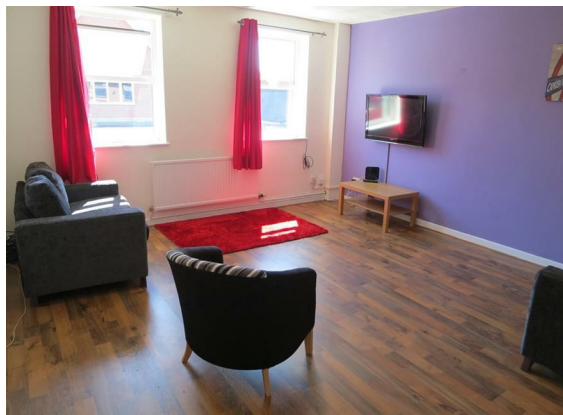

**4 Bed
Apartment
located
in Withington**

£1,994 PCM

DIRECTIONS

CONTACT

31 Barlow Moor Road
Didsbury
Manchester
M20 6TW

E: office@stantonproperties.co.uk
T: 01614345307