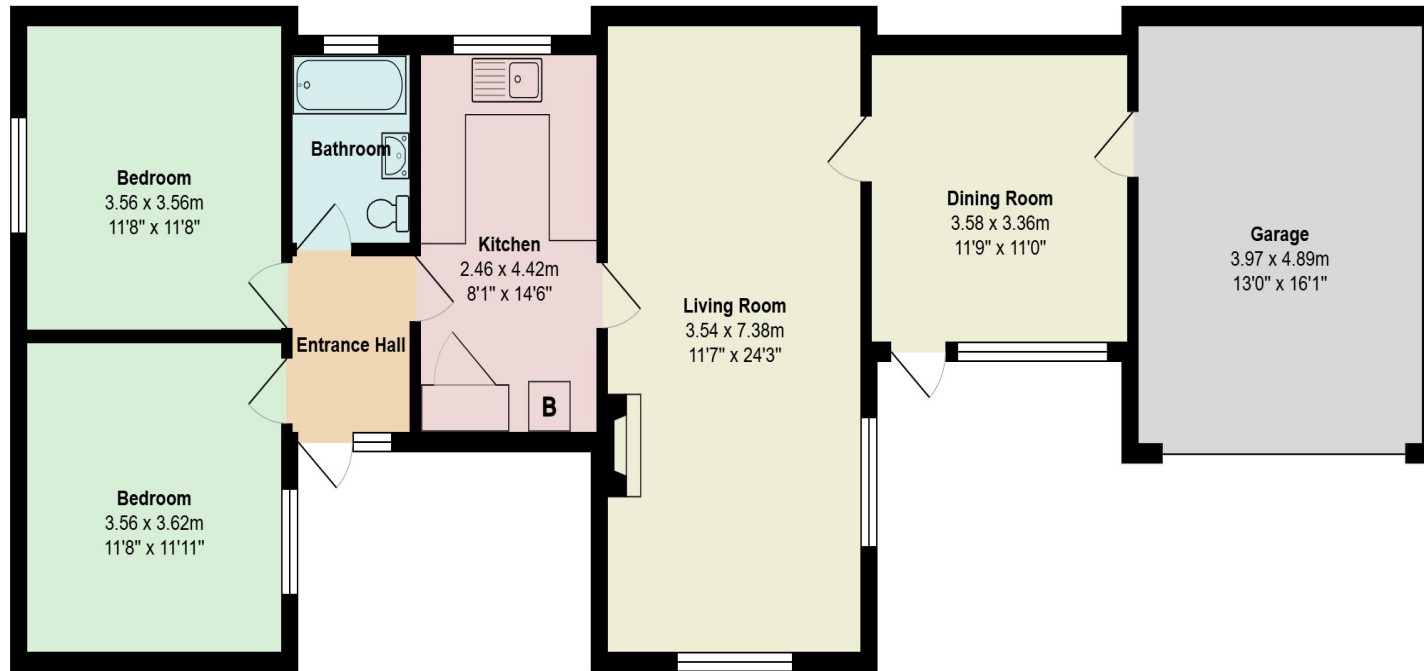

JENNIE JONES

EST. 1993

ESTATE AGENTS

Jennie Jones

26 High Street
Saxmundham
Suffolk
IP17 1AB

www.jennie-jones.com

01728 605511

All enquiries:

saxmundham@jennie-jones.com

YouTube

Scan the QR code to
watch our video tour

rightmove

OnTheMarket