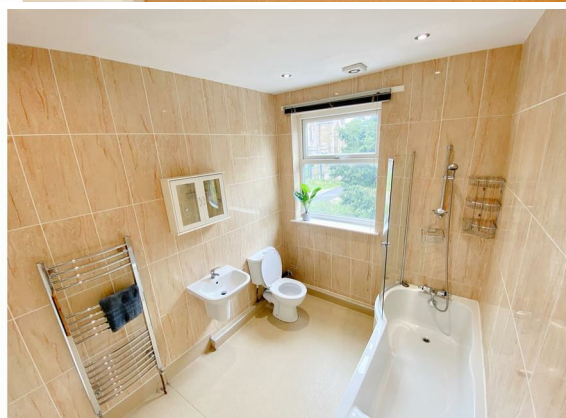

3 Bed
House - Terraced
located in Highfield

£400 Per Month

DIRECTIONS

CONTACT

8-10 Broomhall Road
Sheffield
S10 2DR

E: info@taptonestates.co.uk
T: 0114 268 3325
www.taptonestates.co.uk