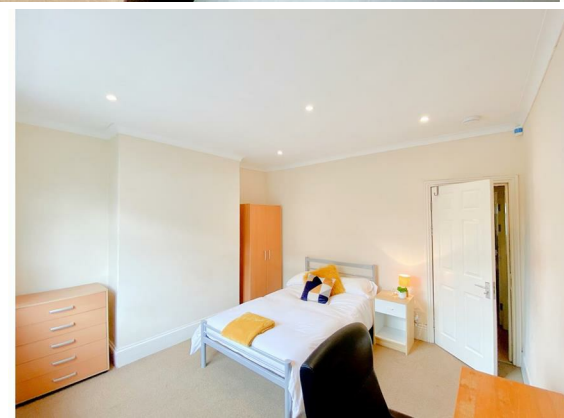

3 Bed
House - Terraced
located in Highfield

£400 Per Month

DIRECTIONS

CONTACT

8-10 Broomhall Road
Sheffield
S10 2DR

E: info@taptonestates.co.uk
T: 0114 268 3325
www.taptonestates.co.uk