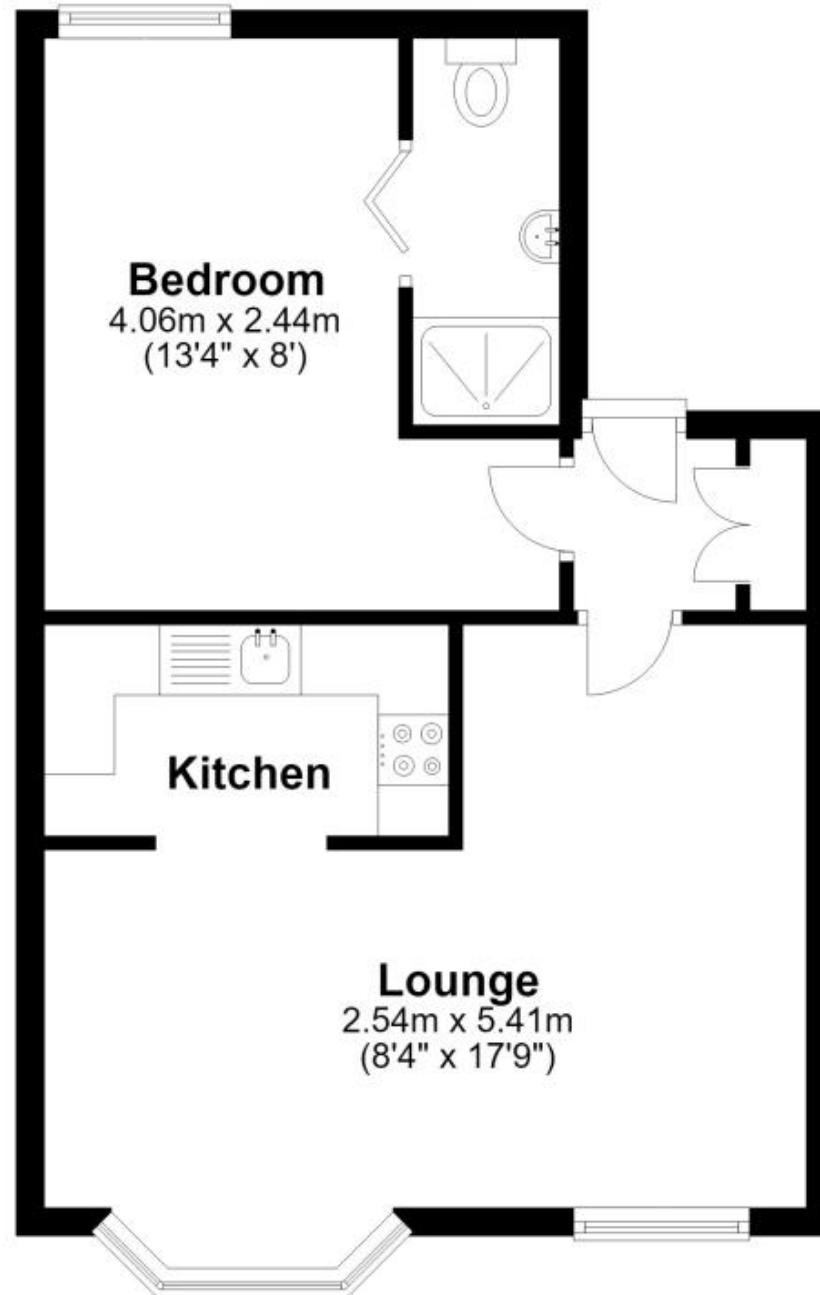

## Accommodation

- Hall
- Lounge 17'9 x 13'7
- Kitchen 9'9 x 5'3
- Bedroom 13'4 x 8'0
- Shower Room

Deposit required is £1,384.62  
Worthing District - Council Tax Band Tax Band A

Renting a property is a big commitment and we recommend that you visit the local authority website and these websites which offer helpful information and advice about letting

# First Floor

Approx. 40.2 sq. metres (432.4 sq. feet)

Total area: approx. 40.2 sq. metres (432.4 sq. feet)